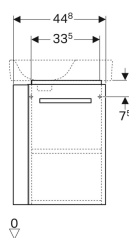

Geberit Selnova Compact cabinet for handrinse basin, with towel rail

Example image

Characteristics

- Wall-hung
- With one door
- Opening with handle
- Door with soft closing
- With one fixed shelf
- Moisture-resistant
- Can be equipped with feet

- Front made of MDF
- Delivered preassembled

Technical data

Product material | High-compressed three-layer chipboard

Scope of delivery

- Fastening material

Art. no.	Colour / surface	B	Washbasin width	H	T	Door	Towel rail	
501.496.00.1	Body: matt coated / white Front: white / high-gloss coated	44.8 cm	50 cm	60.4 cm	25.2 cm	door hinges right	left	New
501.498.00.1	Body: matt coated / white Front: white / high-gloss coated	44.8 cm	50 cm	60.4 cm	25.2 cm	door hinges left	right	New
501.497.00.1	Body: light grey / matt coated Front: light grey / high-gloss coated	44.8 cm	50 cm	60.4 cm	25.2 cm	door hinges left	right	New
501.495.00.1	Body: light grey / matt coated Front: light grey / high-gloss coated	44.8 cm	50 cm	60.4 cm	25.2 cm	door hinges right	left	New