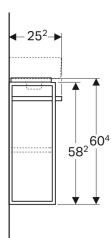

Geberit Selnova Compact cabinet for handrinse basin, with towel rail

Example image

Characteristics

- Wall-hung
- With one door
- Opening with handle
- Door with soft closing
- With one fixed shelf
- Moisture-resistant
- Can be equipped with feet

- Front made of MDF
- Delivered preassembled

Technical data

Product material | High-compressed three-layer chipboard

Scope of delivery

- Fastening material

Art. no.	Colour / surface	B	Washbasin width	H	T	Door	Towel rail	
501.496.00.1	Body: matt coated / white Front: white / high-gloss coated	44.8 cm	50 cm	60.4 cm	25.2 cm	door hinges right	left	New
501.498.00.1	Body: matt coated / white Front: white / high-gloss coated	44.8 cm	50 cm	60.4 cm	25.2 cm	door hinges left	right	New
501.497.00.1	Body: light grey / matt coated Front: light grey / high-gloss coated	44.8 cm	50 cm	60.4 cm	25.2 cm	door hinges left	right	New
501.495.00.1	Body: light grey / matt coated Front: light grey / high-gloss coated	44.8 cm	50 cm	60.4 cm	25.2 cm	door hinges right	left	New