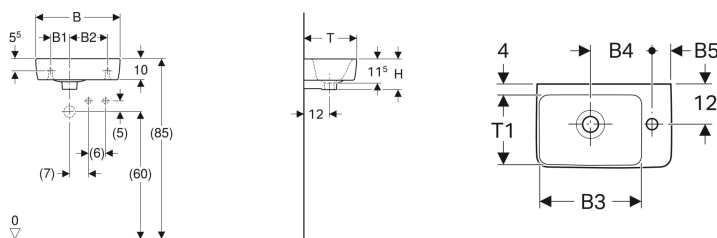

Geberit Selnova Compact handrinse basin, small projection

Example image

Application purposes

- Suitable for installation in small bathrooms and guest WCs

Technical data

Product material

Vitreous china

Characteristics

- Asymmetrical

Art. no.	Colour / surface	Tap hole	Overflow	Shelf space	B	B1	B2	B3	B4	B5	B6	H	T	T1	
501.517.00.7	white	right	visible	without	40 cm	10 cm	17 cm	10 cm	26.5 cm	18.5 cm	5.5 cm	15 cm	25 cm	18.5 cm	New
501.518.00.7	white	left	visible	without	40 cm	10 cm	17 cm	10 cm	26.5 cm	18.5 cm	5.5 cm	15 cm	25 cm	18.5 cm	New
501.513.00.7	white	right	visible	without	50 cm	10 cm	26 cm	12 cm	28 cm	20 cm	13 cm	15 cm	25 cm	18 cm	New
501.506.00.7	white	left	visible	without	50 cm	10 cm	26 cm	12 cm	28 cm	20 cm	13 cm	15 cm	25 cm	18 cm	New