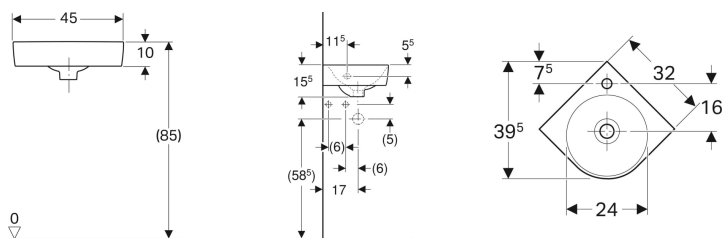

Geberit Selnova Compact corner handrinse basin

Example image

Application purposes

- For corner installation
- Suitable for installation in small bathrooms and guest WCs

Technical data

Product material

Vitreous china

Art. no.	Colour / surface	Tap hole	Overflow	B	H	T	
501.519.00.6	white	centred	visible	45 cm	15.5 cm	39.5 cm	New
501.508.00.7	white	centred	visible	69.5 cm	15.5 cm	61.5 cm	New

Accessories

- Geberit bottle trap for washbasin, plastic, horizontal outlet
- Geberit bottle trap with dip tube for washbasin, space-saving model, horizontal outlet
- Geberit waste outlet with external waste plug with push actuation
- Geberit waste outlet with free outlet and valve cover
- Geberit fastening material for handrinse basin