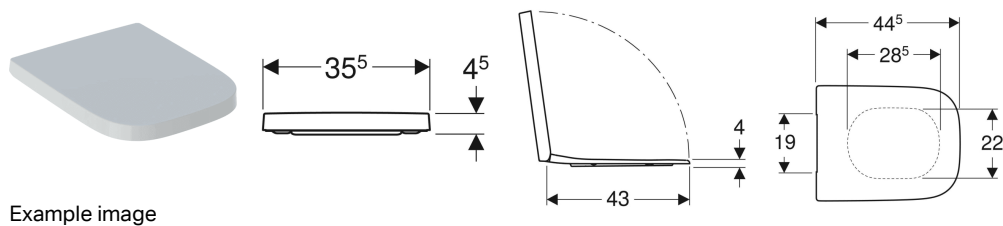

Geberit Selnova Square WC seat, fastening from above

Example image

- Overlapping WC lid

Characteristics

- Lid made of Duroplast
- Square design

Technical data

Product material

Duroplast

Art. no.	Colour / surface	Quick-release hinges	Soft-closing mechanism	Fastening	Hinge material	
501.555.01.1	white	no	no	from above	Stainless steel	New
501.556.01.1	white	no	yes	from above	Brass chrome-plated	New
501.557.01.1	white	yes	yes	from above	Brass chrome-plated	New