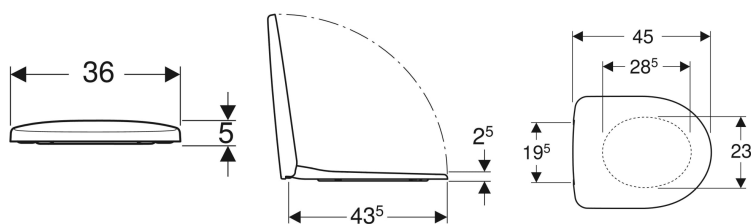

Geberit Selnova Compact WC seat, fastening from above

Example image

Product material

Duroplast

Technical data

Art. no.	Colour / surface	Quick-release hinges	Soft-closing mechanism	Fastening	Hinge material	
501.575.01.1	white	no	no	from above	Stainless steel	New
501.576.01.1	white	no	yes	from above	Brass chrome-plated	New
501.577.01.1	white	yes	yes	from above	Brass chrome-plated	New