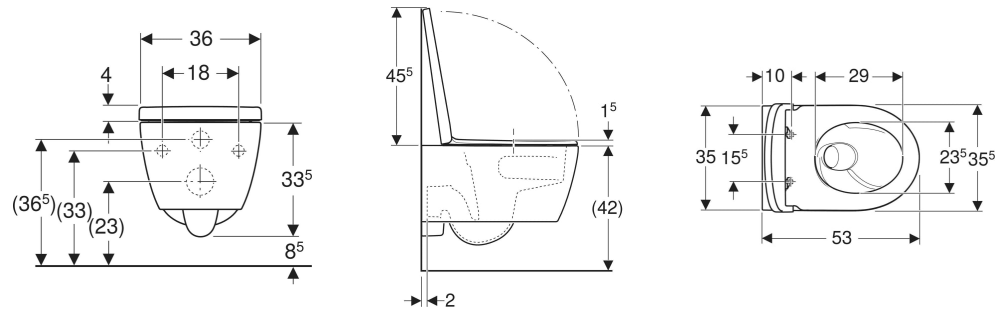

Geberit iCon wall-hung WC set, washdown, shrouded, TurboFlush, with WC seat

APPLICATION PURPOSES

- For concealed cisterns
- For pressure flushing valves

CHARACTERISTICS

- Wall-hung
- Washdown WC
- Rimless WC ceramic appliance featuring TurboFlush flush technology

- Easy fastening with Easy Fast Fixing (type EFF3)
- Type 1, full flush volume 6 / 5 / 4 l, in accordance with EN 997
- Quick-release hinges, lockable
- Type 2 in accordance with EN 997
- 4 l flush
- Shrouded
- Hidden fastening
- WC seat made of Duroplast
- Overlapping WC lid
- WC seat with EasyMount hinges

TECHNICAL DATA

| | |
|--------------------|----------------|
| Product material | Vitreous china |
| Fastening distance | 18 cm |

SCOPE OF DELIVERY

- WC ceramic appliance
- WC seat
- Fastening material

| Art. no. | Colour / surface | B cm | H cm | T cm | Outlet | QuickRelease function | Soft-closing mechanism | Fastening | Hinge material |
|--------------|------------------|---------|---------|---------|------------|--|---------------------------|------------|---------------------------|
| 503.045.00.1 | white | 35.5 | 33.5 | 53 | horizontal | Yes, with lockable QuickRelease hinges | yes | from above | Stainless steel / plastic |