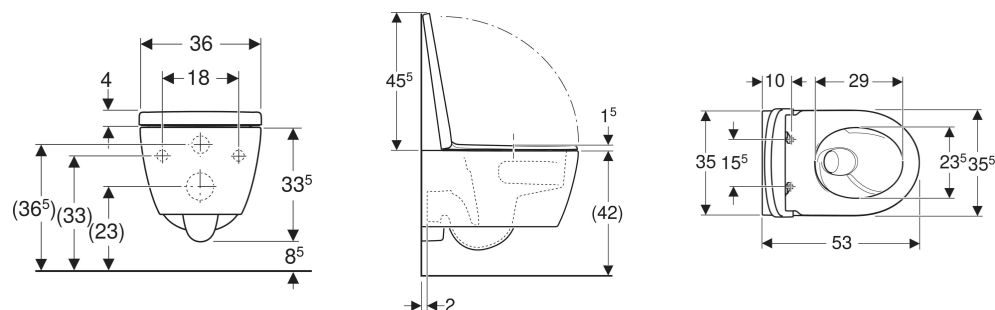

Geberit iCon set of wall-hung WC, washdown, shrouded, TurboFlush, with WC seat

Example image

APPLICATION PURPOSES

- For concealed cisterns
- For pressure flushing valves

CHARACTERISTICS

- Wall-hung
- Washdown WC
- Rimless WC ceramic appliance featuring TurboFlush flush technology

- Easy fastening with Easy Fast Fixing (type EFF3)
- Type 1, full flush volume 6 / 5 / 4 l, in accordance with EN 997
- Quick-release hinges, lockable
- Type 2 in accordance with EN 997
- 4 l flush
- Shrouded
- Hidden fastening
- WC seat made of Duroplast
- Overlapping WC lid
- WC seat with EasyMount hinges

TECHNICAL DATA

| | |
|--------------------|----------------|
| Product material | Vitreous china |
| Fastening distance | 18 cm |

SCOPE OF DELIVERY

- WC ceramic appliance
- WC seat
- Fastening material

| Art. no. | Colour / surface | B cm | H cm | T cm | Outlet | QuickRelease function | Soft-closing mechanism | Fastening | Hinge material |
|--------------|------------------|------|------|------|------------|--|------------------------|------------|---------------------------|
| 503.046.00.1 | white | 35.5 | 33.5 | 53 | horizontal | Yes, with lockable QuickRelease hinges | yes | from above | Stainless steel / plastic |
| 503.046.JT.1 | white / matt | 35.5 | 33.5 | 53 | horizontal | Yes, with lockable QuickRelease hinges | yes | from above | Stainless steel / plastic |