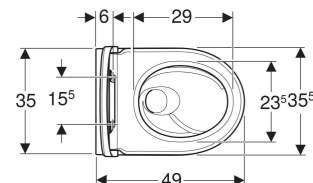

# Geberit iCon wall-hung WC set, washdown, small projection, shrouded, TurboFlush, with WC seat

## CHARACTERISTICS

- Wall-hung
- Washdown WC
- Rimless WC ceramic appliance featuring TurboFlush flush technology

- Easy fastening with Easy Fast Fixing (type EFF3)
- Type 1, full flush volume 6 / 5 / 4 l, in accordance with EN 997
- Quick-release hinges, lockable
- Type 2 in accordance with EN 997
- 4 l flush
- Shrouded
- Hidden fastening
- Small projection
- WC seat made of Duroplast
- Overlapping WC lid
- WC seat with EasyMount hinges

## TECHNICAL DATA

Product material	Vitreous china
Fastening distance	18 cm

## SCOPE OF DELIVERY

- WC ceramic appliance
- WC seat
- Fastening material

Art. no.	Colour / surface	B cm	H cm	T cm	Outlet	QuickRelease function	Soft-closing mechanism	Fastening	Hinge material
503.048.00.1	white	35.5	33.5	49	horizontal	Yes, with lockable QuickRelease hinges	yes	from above	Stainless steel / plastic