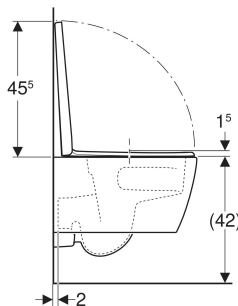

# Geberit iCon wall-hung WC set, washdown, small projection, shrouded, TurboFlush, with WC seat

## CHARACTERISTICS

- Wall-hung
- Washdown WC
- Rimless WC ceramic appliance featuring TurboFlush flush technology

- Easy fastening with Easy Fast Fixing (type EFF3)
- Type 1, full flush volume 6 / 5 / 4 l, in accordance with EN 997
- Quick-release hinges, lockable
- Type 2 in accordance with EN 997
- 4 l flush
- Shrouded
- Hidden fastening
- Small projection
- WC seat made of Duroplast
- Overlapping WC lid
- WC seat with EasyMount hinges

## TECHNICAL DATA

Product material	Vitreous china
Fastening distance	18 cm

## SCOPE OF DELIVERY

- WC ceramic appliance
- WC seat
- Fastening material

Art. no.	Colour / surface	B cm	H cm	T cm	Outlet	QuickRelease function	Soft-closing mechanism	Fastening	Hinge material
503.048.00.1	white	35.5	33.5	49	horizontal	Yes, with lockable QuickRelease hinges	yes	from above	Stainless steel / plastic