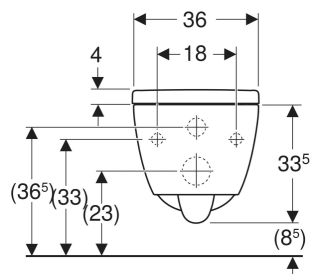

# Geberit iCon wall-hung WC set, washdown, small projection, shrouded, TurboFlush, with WC seat

## CHARACTERISTICS

- Wall-hung
- Washdown WC
- Rimless WC ceramic appliance featuring TurboFlush flush technology

- Easy fastening with Easy Fast Fixing (type EFF3)
- Type 1, full flush volume 6 / 5 / 4 l, in accordance with EN 997
- Quick-release hinges, lockable
- Type 2 in accordance with EN 997
- 4 l flush
- Shrouded
- Hidden fastening
- Small projection
- WC seat made of Duroplast
- Overlapping WC lid
- WC seat with EasyMount hinges

## TECHNICAL DATA

Product material	Vitreous china
Fastening distance	18 cm

## SCOPE OF DELIVERY

- WC ceramic appliance
- WC seat
- Fastening material

Art. no.	Colour / surface	B cm	H cm	T cm	Outlet	QuickRelease function	Soft-closing mechanism	Fastening	Hinge material
503.048.00.1	white	35.5	33.5	49	horizontal	Yes, with lockable QuickRelease hinges	yes	from above	Stainless steel / plastic