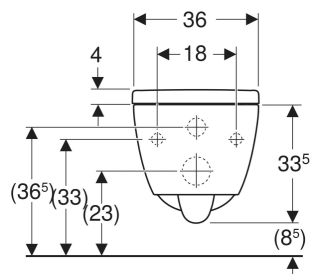

Geberit iCon set of wall-hung WC, washdown, small projection, shrouded, TurboFlush, with WC seat

APPLICATION PURPOSES

- For concealed cisterns
- Suitable for installation in small bathrooms and guest WCs
- For pressure flushing valves

CHARACTERISTICS

- Wall-hung
- Washdown WC
- Rimless WC ceramic appliance featuring TurboFlush flush technology

- Easy fastening with Easy Fast Fixing (type EFF3)
- Type 1, full flush volume 6 / 5 / 4 l, in accordance with EN 997
- Quick-release hinges, lockable
- Type 2 in accordance with EN 997
- 4 l flush
- Shrouded
- Hidden fastening
- Small projection
- WC seat made of Duroplast
- Overlapping WC lid
- WC seat with EasyMount hinges

TECHNICAL DATA

Product material	Vitreous china
Fastening distance	18 cm

SCOPE OF DELIVERY

- WC ceramic appliance
- WC seat
- Fastening material

Art. no.	Colour / surface	B cm	H cm	T cm	Outlet	QuickRelease function	Soft-closing mechanism	Fastening	Hinge material
503.049.JT.1	white / matt	35.5	33.5	49	horizontal	Yes, with lockable QuickRelease hinges	yes	from above	Stainless steel / plastic