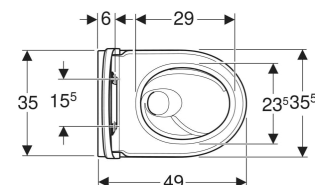

Geberit iCon set of wall-hung WC, washdown, small projection, shrouded, TurboFlush, with WC seat

APPLICATION PURPOSES

- For concealed cisterns
- Suitable for installation in small bathrooms and guest WCs
- For pressure flushing valves

CHARACTERISTICS

- Wall-hung
- Washdown WC
- Rimless WC ceramic appliance featuring TurboFlush flush technology

- Easy fastening with Easy Fast Fixing (type EFF3)
- Type 1, full flush volume 6 / 5 / 4 l, in accordance with EN 997
- Quick-release hinges, lockable
- Type 2 in accordance with EN 997
- 4 l flush
- Shrouded
- Hidden fastening
- Small projection
- WC seat made of Duroplast
- Overlapping WC lid
- WC seat with EasyMount hinges

TECHNICAL DATA

Product material	Vitreous china
Fastening distance	18 cm

SCOPE OF DELIVERY

- WC ceramic appliance
- WC seat
- Fastening material

Art. no.	Colour / surface	B cm	H cm	T cm	Outlet	QuickRelease function	Soft-closing mechanism	Fastening	Hinge material
503.049.JT.1	white / matt	35.5	33.5	49	horizontal	Yes, with lockable QuickRelease hinges	yes	from above	Stainless steel / plastic