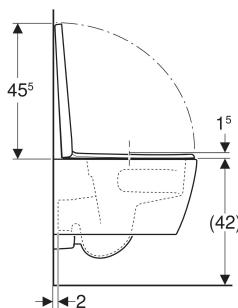

Geberit iCon set of wall-hung WC, washdown, small projection, shrouded, TurboFlush, with WC seat

APPLICATION PURPOSES

- For concealed cisterns
- Suitable for installation in small bathrooms and guest WCs
- For pressure flushing valves

CHARACTERISTICS

- Wall-hung
- Washdown WC
- Rimless WC ceramic appliance featuring TurboFlush flush technology

- Easy fastening with Easy Fast Fixing (type EFF3)
- Type 1, full flush volume 6 / 5 / 4 l, in accordance with EN 997
- Quick-release hinges, lockable
- Type 2 in accordance with EN 997
- 4 l flush
- Shrouded
- Hidden fastening
- Small projection
- WC seat made of Duroplast
- Overlapping WC lid
- WC seat with EasyMount hinges

TECHNICAL DATA

Product material	Vitreous china
Fastening distance	18 cm

SCOPE OF DELIVERY

- WC ceramic appliance
- WC seat
- Fastening material

Art. no.	Colour / surface	B cm	H cm	T cm	Outlet	QuickRelease function	Soft-closing mechanism	Fastening	Hinge material
503.049.JT.1	white / matt	35.5	33.5	49	horizontal	Yes, with lockable QuickRelease hinges	yes	from above	Stainless steel / plastic