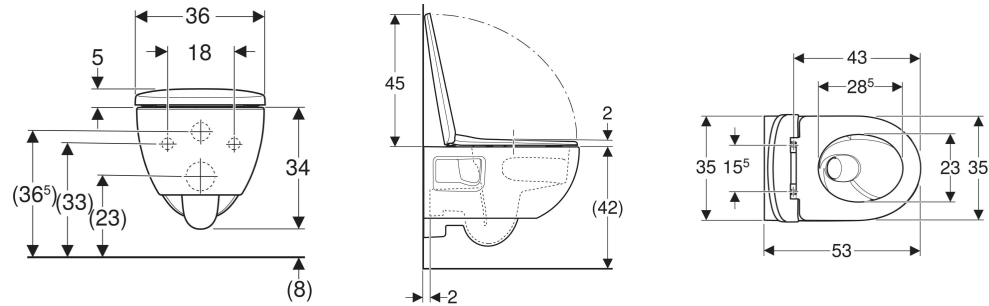

# Geberit Selnova set of wall-hung WC, washdown, semi-shrouded, TurboFlush, with WC seat

## CHARACTERISTICS

- Wall-hung
- Washdown WC

- Rimless WC ceramic appliance featuring TurboFlush flush technology
- Visible fastening
- Type 1, full flush volume 6 / 5 / 4 l, in accordance with EN 997
- 4 l flush
- WC seat made of Duroplast
- Overlapping WC lid

## TECHNICAL DATA

Product material	Vitreous china
Fastening distance	18 cm

## SCOPE OF DELIVERY

- WC ceramic appliance
- WC seat

Art. no.	Colour / surface	B cm	H cm	T cm	Outlet	QuickRelease function	Soft-closing mechanism	Hinge material
<b>503.160.00.1</b> New	white	35.5	34	53	horizontal	Yes, with QuickRelease hinges	yes	Brass chrome-plated