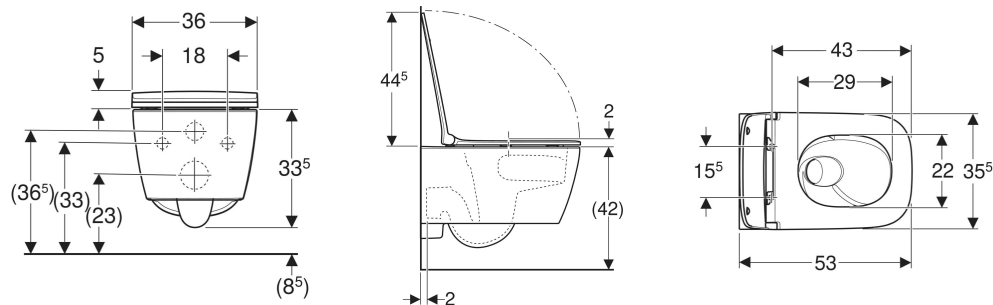

Geberit Smyle set of wall-hung WC, washdown, square, shrouded, TurboFlush, with WC seat, sandwich shape

APPLICATION PURPOSES

- For concealed cisterns
- For pressure flushing valves

CHARACTERISTICS

- Wall-hung
- Washdown WC
- Rimless WC ceramic appliance featuring TurboFlush flush technology

- Easy fastening with Easy Fast Fixing (type EFF3)
- Type 1, full flush volume 6 / 5 / 4 l, in accordance with EN 997
- Quick-release hinges, lockable
- 4 l flush
- Shrouded
- Hidden fastening
- Square design
- WC seat made of Duroplast
- Sandwich shape
- WC seat with EasyMount hinges

TECHNICAL DATA

Product material	Vitreous china
Fastening distance	18 cm

SCOPE OF DELIVERY

- WC ceramic appliance
- WC seat
- Fastening material

Art. no.	Colour / surface	B cm	H cm	T cm	Outlet	QuickRelease function	Soft-closing mechanism	Fastening	Hinge material
503.171.00.1 New	white	35.5	33.5	53	horizontal	Yes, with lockable QuickRelease hinges	yes	from above	Stainless steel / plastic