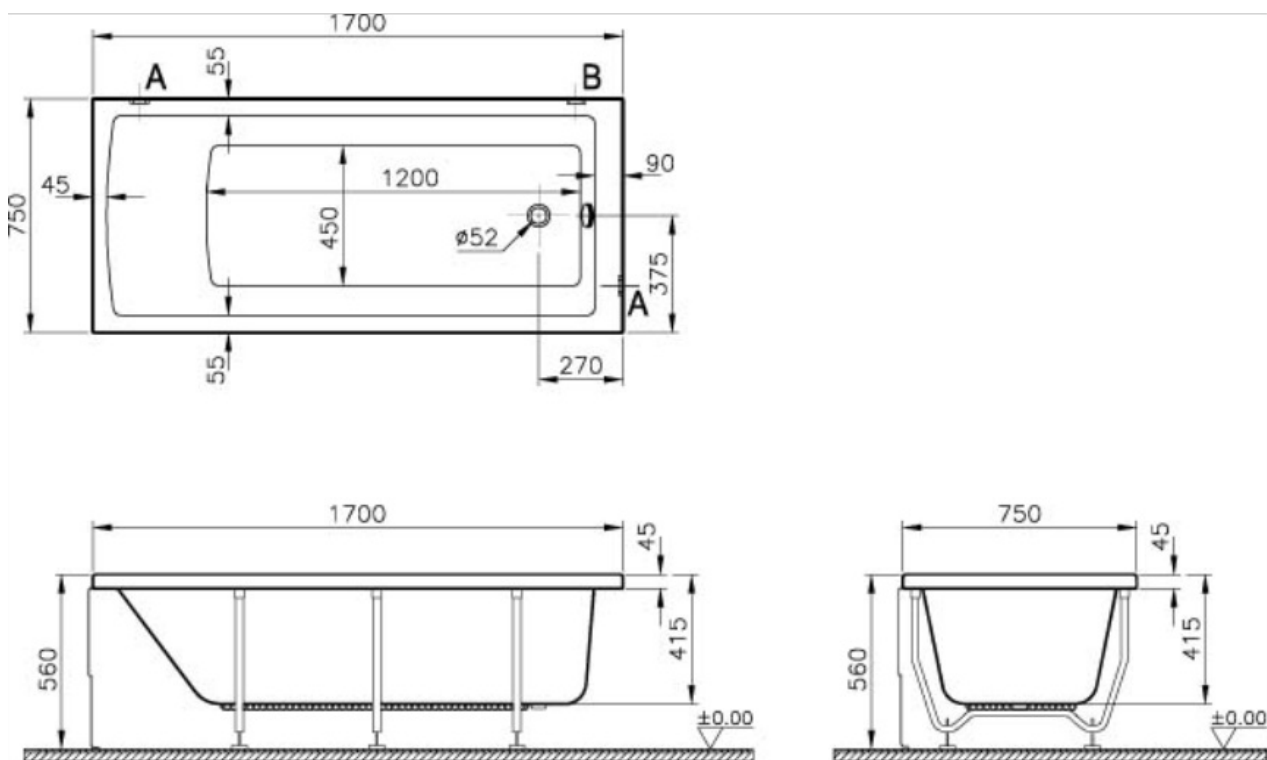

VitrA

Description Neon 170x75 cm Rectangular Bathtub

Code 52280001000
Compatible VitrA Technologies VitrA Antislip
Panel Options Acrylic
Shape Rectangular
Hydromassage Option Not Available
Compatible Products 54910001000
Dimensions 170x75