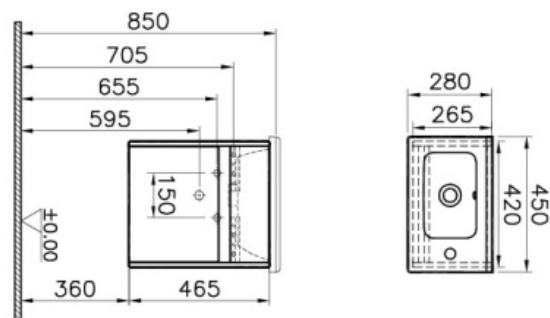

Description S50 + Narrow Washbasin Unit 45 cm, White High Gloss, Right

Code 53031
 Product Properties Soft-Close
 Tap Hole Option One Tap Hole
 Door Direction Right
 Coating Thermoform
 Colour High Gloss White
 Width 45
 Depth 28
 Height 26