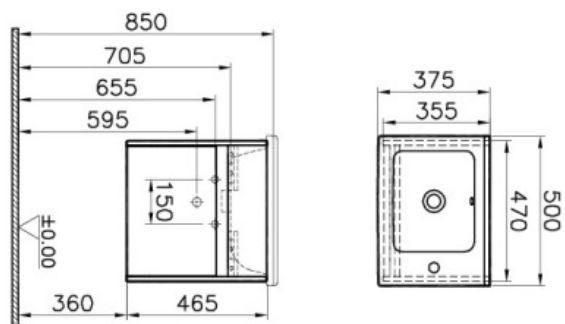

Description S50 + Narrow Washbasin Unit, 50 cm, White High Gloss, Right

Code	53035
Product Properties	Soft-Close
Tap Hole Option	One Tap Hole
Door Direction	Right
Coating	Thermoform
Colour	High Gloss White
Width	50
Depth	38
Height	26