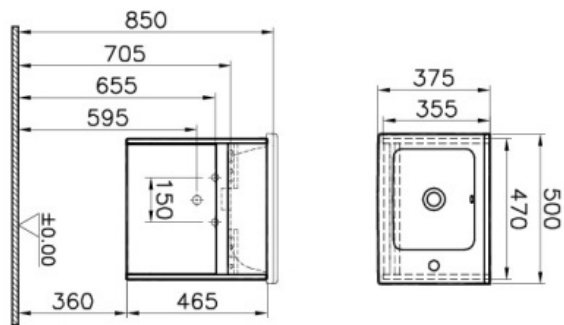

Description S50 + Narrow Washbasin Unit, 50 cm, Dark Oak Right

Code 53037
 Product Properties Soft-Close
 Tap Hole Option One Tap Hole
 Door Direction Right
 Coating Thermoform
 Colour Dark Oak
 Width 50
 Depth 38
 Height 26