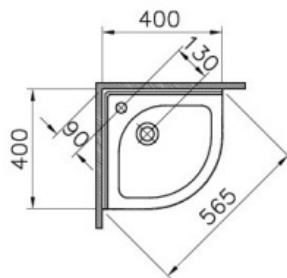

Description S50 Compact Corner Basin, 40cm with Middle Tap Hole, with Side Holes

Code 5306L003-0999
 Tap Hole Option Middle Tap Hole
 Overflow Hole With Hole
 CE Yes
 Material Ceramic
 Compatible Products 6936 ++++ Pedestal
 VitrAclean No
 Dimensions 40
 Colour White