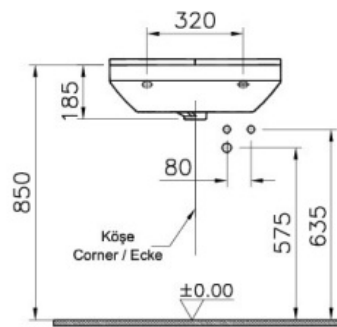

Description S50 Compact Corner Basin, 40cm with Middle Tap Hole, with Side Holes

Code 5306L003-0999
 Tap Hole Option Middle Tap Hole
 Overflow Hole With Hole
 CE Yes
 Material Ceramic
 Compatible Products 6936 ++++ Pedestal
 VitrAclean No
 Dimensions 40
 Colour White