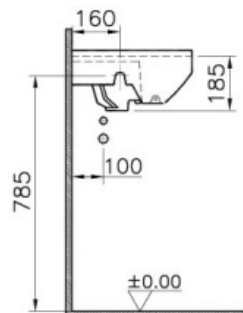

Description S50 Compact Corner Basin, 40cm with Middle Tap Hole, with Side Holes

Code 5306L003-0999
 Tap Hole Option Middle Tap Hole
 Overflow Hole With Hole
 CE Yes
 Material Ceramic
 Compatible Products 6936 ++++ Pedestal
 VitrAclean No
 Dimensions 40
 Colour White