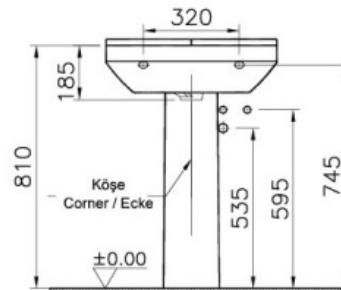

Description S50 Compact Corner Basin, 40cm with Middle Tap Hole, with Side Holes

Code 5306L003-0999
 Tap Hole Option Middle Tap Hole
 Overflow Hole With Hole
 CE Yes
 Material Ceramic
 Compatible Products 6936 ++++ Pedestal
 VitrAclean No
 Dimensions 40
 Colour White