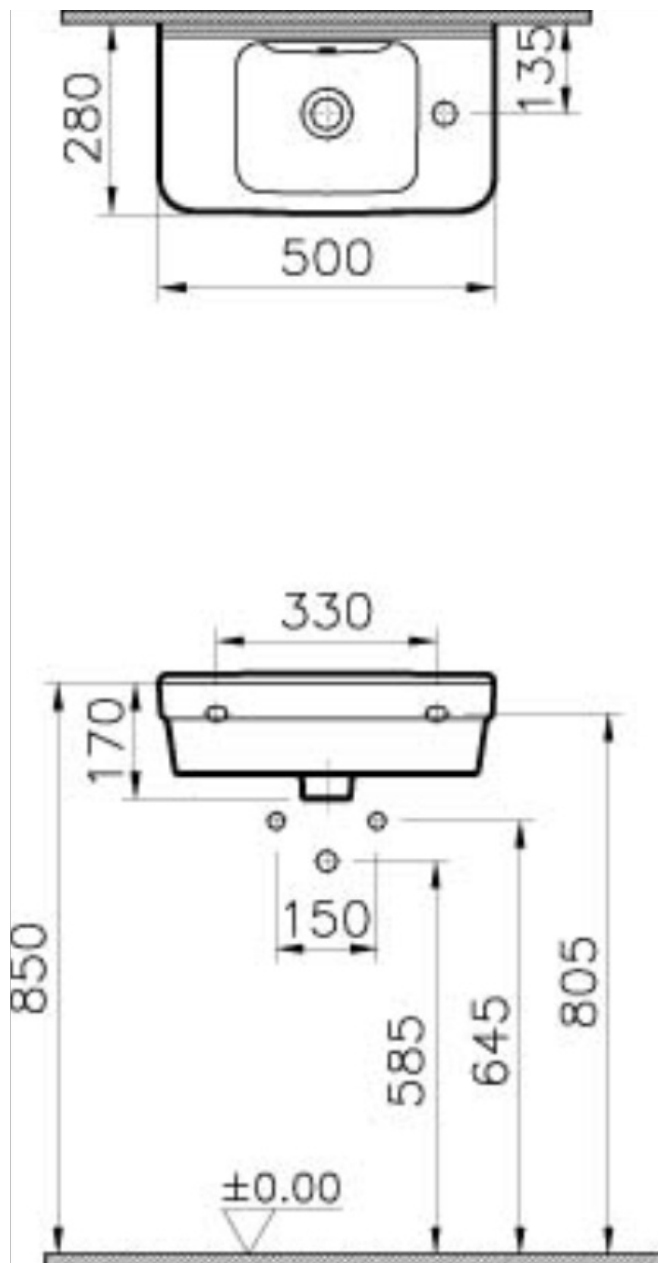

VitrA

Description S50 Compact Basin, 50cm, Compact

Code 5344L003-0028
Tap Hole Option Left One Tap Hole
Overflow Hole With Hole
Material Ceramic
VitrAclean No
Dimensions 50
Colour White

VitrA retains the right to change details about the products and technical specifications without prior notice.