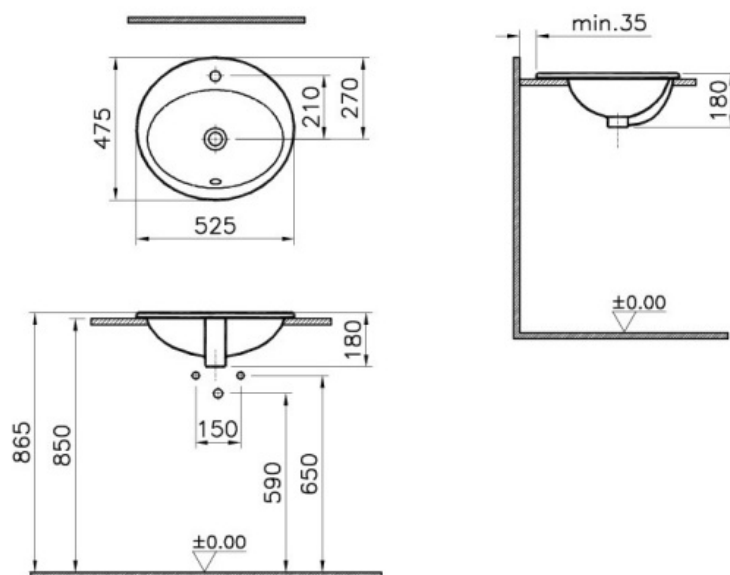

Description S20 Countertop Basin, 53cm with Middle Tap Hole, with Side Holes

Code 5468B003-0001
 Tap Hole Option Middle Tap Hole
 Overflow Hole With Hole
 CE Yes
 Material Ceramic
 NF Yes
 VitrAclean No
 Dimensions 53
 Colour White