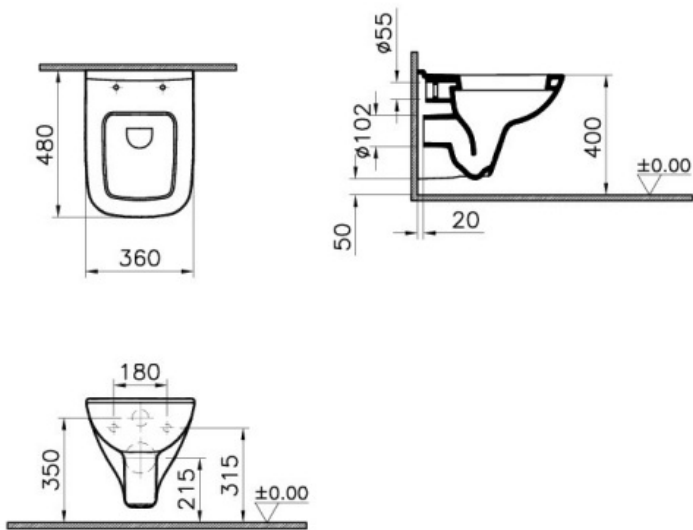

Description S20 Wall-Hung WC Pan, 48 cm

Code	5505L003-0101
Bidet Nozzle Inlet	Without Nozzle
CE	Yes
Material	Ceramic
Compatible Products	77 ++++ Toilet Seat
VitrAclean	No
Product Properties	Water Saving
Connection Type	Wall-Hung
Dimensions	48
Colour	White