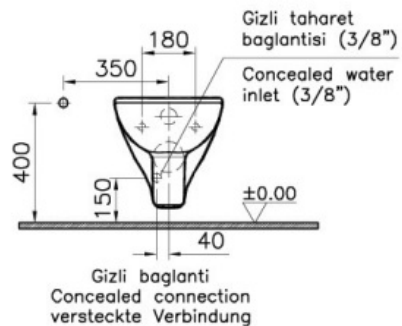

Description S20 Wall-Hung WC Pan, 52cm

Code	5507L003-0101
Bidet Nozzle Inlet	Without Nozzle
CE	Yes
Material	Ceramic
Compatible Products	77 ++++ Toilet Seat
VitrAclean	No
Product Properties	Water Saving
Connection Type	Wall-Hung
Dimensions	52
Colour	White