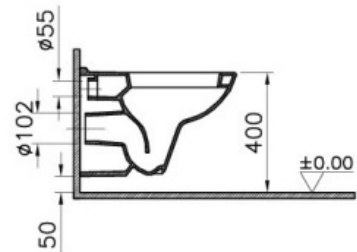

Description S20 Wall-Hung WC Pan, 52cm

Code	5507L003-0101
Bidet Nozzle Inlet	Without Nozzle
CE	Yes
Material	Ceramic
Compatible Products	77 ++++ Toilet Seat
VitrAclean	No
Product Properties	Water Saving
Connection Type	Wall-Hung
Dimensions	52
Colour	White