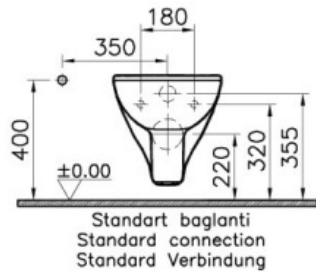

Description S20 Wall-Hung WC Pan, 52cm

Code	5507L003-0101
Bidet Nozzle Inlet	Without Nozzle
CE	Yes
Material	Ceramic
Compatible Products	77 ++++ Toilet Seat
VitrAclean	No
Product Properties	Water Saving
Connection Type	Wall-Hung
Dimensions	52
Colour	White