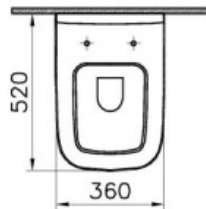

Description S20 Wall-Hung WC Pan, 52cm

Code	5507L003-0101
Bidet Nozzle Inlet	Without Nozzle
CE	Yes
Material	Ceramic
Compatible Products	77 ++++ Toilet Seat
VitrAclean	No
Product Properties	Water Saving
Connection Type	Wall-Hung
Dimensions	52
Colour	White