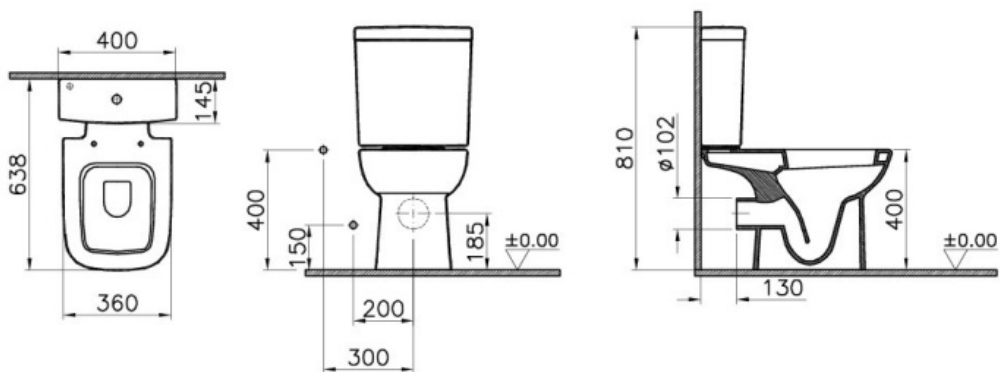

Description S20 Close-Coupled WC Pan Back Outlet

Code	5511L003-0075
Product Properties	Water Saving
Connection Type	Wall-Hung
Bidet Nozzle Inlet	Without Nozzle
CE	Yes
NF	Yes
Compatible Products	77 +++ Toilet Seat
VitrAclean	No
Colour	White