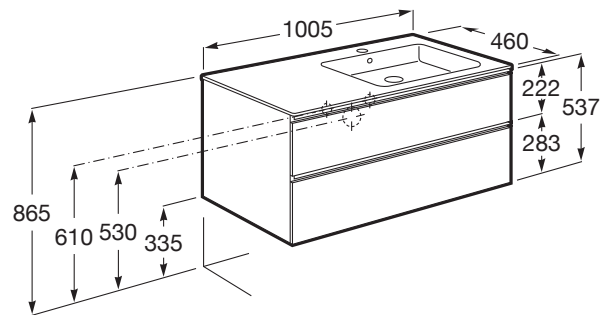

THE GAP

Unik (base unit with two drawers and right hand basin)

DIMENSIONS

Length 1005 mm.

Width 460 mm.

Height 537 mm.

COLOURS AND FINISHES

153 Anthracite grey

TECHNICAL DRAWINGS

FEATURES

Base unit / Closing and opening system: Soft close drawers

Base unit / Door type: Sliding

Base unit / Doors and drawers combination: 2 drawers

Base unit / Internal dividers

Base unit / Structure: Drawers

Basin / Integrated shelf

Basin / Shelf position: Right

Basin / Taphole configuration: 1 taphole in the middle

Basin Position: Right

Dimensions / Basin and base unit / Height (mm): 537

Dimensions / Basin and base unit / Length (mm): 1005

Dimensions / Basin and base unit / Width (mm): 460

Installation type: Wall-hung, Wall-hung with optional legs

Material / Base unit: Chipboard

Material / Basin: Vitreous china

Tap installation: On the basin