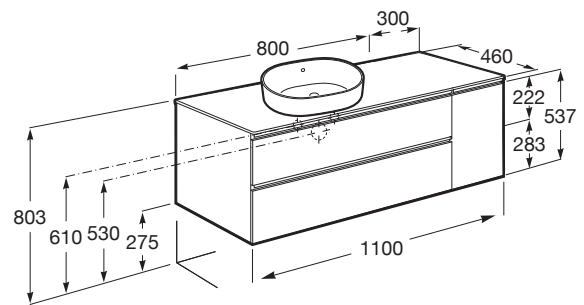

**THE GAP**

**Left hand base unit with two drawers and one door for On Countertop basin**

**DIMENSIONS**

Length 1100 mm.

Width 460 mm.

Height 537 mm.

**COLOURS AND FINISHES**

447 Arctic grey

**TECHNICAL DRAWINGS**

**FEATURES**

Basin position: Left

Basin type: Bowl / On countertop

Closing and opening system: Soft close drawers

Door type: Hinged

Doors and drawers combination: 1 door and 2 drawers

Furniture configuration: Doors and drawers combination

Installation type: Wall-hung, Wall-hung with legs

Internal dividers

Left hand opening

Material: Chipboard

Shelf material: Chipboard

Tap position: Central