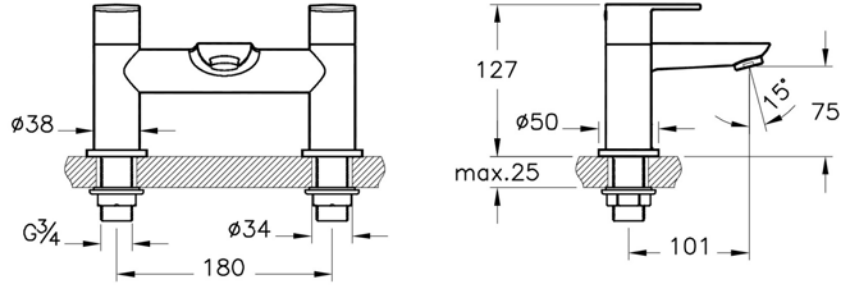

ARTEMA

X-Line

Tanım	X-Line 2 Tap Hole Bath Filler
Kod	A42415VUK
Product Properties	Energy Saving
Coating	Chrome
Cartridge	35 mm Cartridge Flow and Temperature Adjustable
Aerator	Aerator-Honeycomb
Colour	Chrome