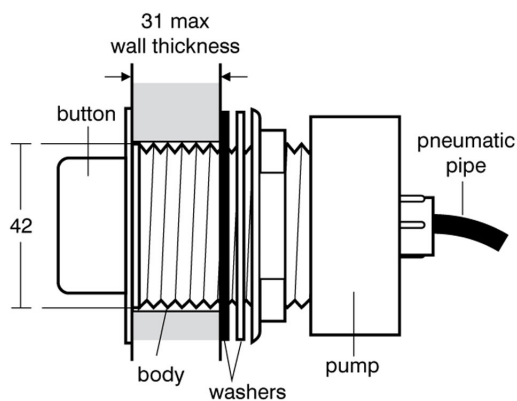

For Illustrative Purposes Only

Conceala 2 Cistern Universal Height 6 Litre Valve Bottom Supply

Illustrated

S3623 Conceala 2 cistern 6 litre single flush valve bottom supply and internal overflow, alternative height plastic flushbends

Configuration options

- SV316** 3 metre tube
- S4512** Finger push button pneumatic, stainless steel for 31mm maximum thickness partition
- S4513** Palm push button Pneumatic, stainless steel for 31mm maximum thickness partition
- S4464** Finger push button pneumatic, plastic for 31mm maximum thickness partition
- S4463** Palm push button Pneumatic, plastic for 31mm maximum thickness partition
- S4489** Finger push button pneumatic, stainless steel body for 400mm maximum wall thickness

Material

Plastic

Weights

S3623 3.00KG

Colours

Neutral / No Finish (67)

Standards

Cistern to BS EN 14055