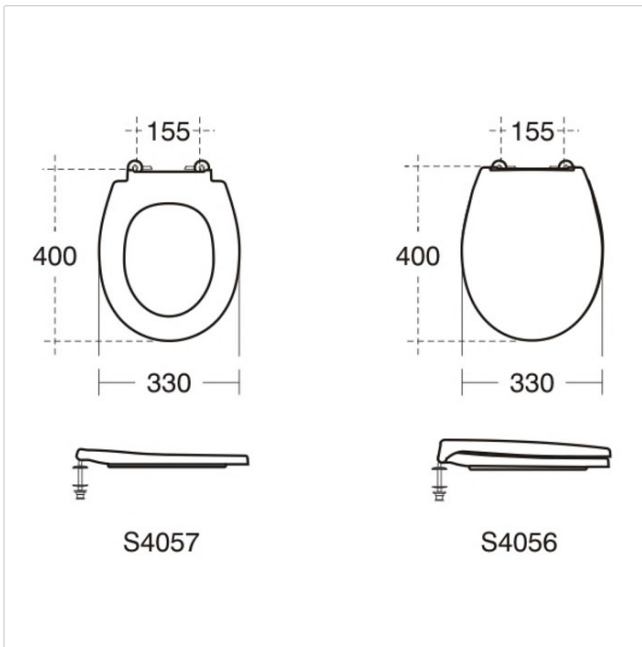

Frequently used applications

Education