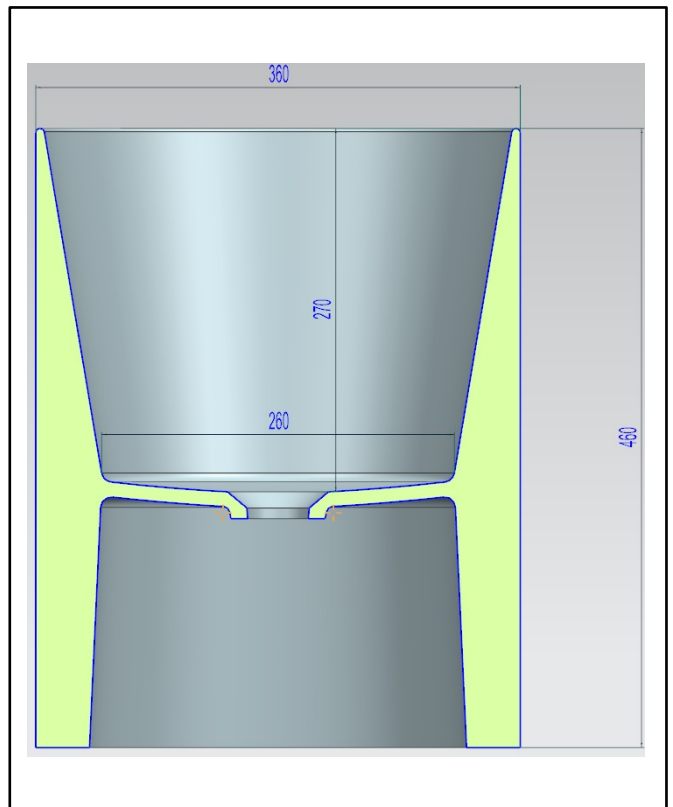

## Shelph – Countertop Tall Basin

Product Code: BASIN014

**SCUDO**  
BEAUTIFUL BATHROOMS

0330 124 7290

[sales@scudo.co.uk](mailto:sales@scudo.co.uk) [www.scudo.co.uk](http://www.scudo.co.uk)

Scudo is the trading name of Harrison Bathrooms Ltd. Whilst we endeavour to ensure that the product information is accurate, we accept no liability for any information given. All images are for illustration purposes only. Product images and specification are subject to change. Measurements are in millimetres and are nominal.

Product Name	BASIN014
Product Description	Shelph – Countertop Tall Basin
Product Transportation	
Barcode	5060991201072
Country of origin	China
Commodity code	6910900000
Product Measurements	
Product Weight (KG)	20.3
Product Width (mm)	360
Product Height (mm)	460
Product Depth (mm)	360
Primary Packed Measurements	
Packaged Weight	21.8
Packed Length	400
Packed Width	500
Packed Height	400

### Dimensions

(Measurements in mm)