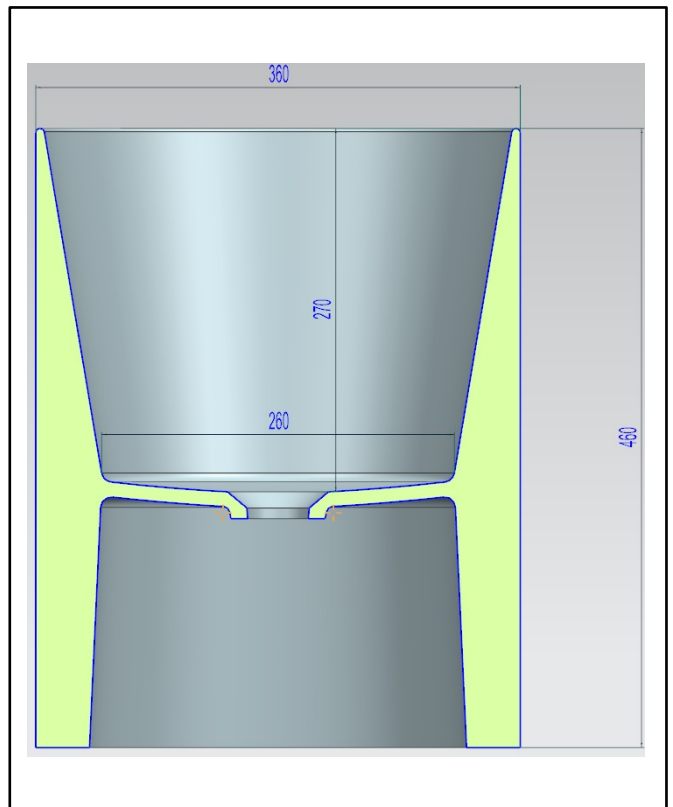

## Shelph – Countertop Tall Basin

Product Code: BASIN015

**SCUDO**  
BEAUTIFUL BATHROOMS

0330 124 7290

[sales@scudo.co.uk](mailto:sales@scudo.co.uk) [www.scudo.co.uk](http://www.scudo.co.uk)

Scudo is the trading name of Harrison Bathrooms Ltd. Whilst we endeavour to ensure that the product information is accurate, we accept no liability for any information given. All images are for illustration purposes only. Product images and specification are subject to change. Measurements are in millimetres and are nominal.

Product Name	BASIN015
Product Description	Shelph – Countertop Tall Basin
Product Transportation	
Barcode	5060991201089
Country of origin	China
Commodity code	6910900000
Product Measurements	
Product Weight (KG)	20.3
Product Width (mm)	360
Product Height (mm)	460
Product Depth (mm)	360
Primary Packed Measurements	
Packaged Weight	21.8
Packed Length	400
Packed Width	500
Packed Height	400

General Information	
Construction Material	Ceramic
Installation type	Shelph Furniture mounted
Colour / Finish	Gloss White

### Dimensions

(Measurements in mm)