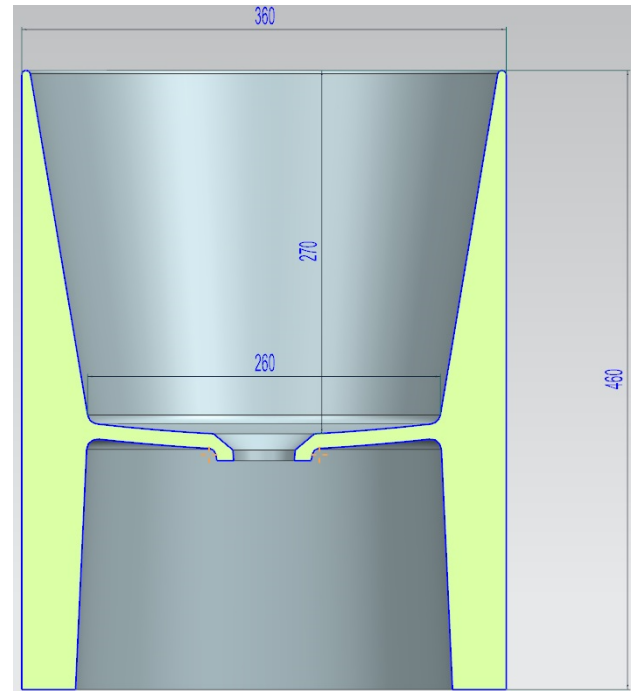

PRODUCT DATA SHEET

Shelph – Countertop Tall Basin

Product Code: BASIN016

SCUDO
BEAUTIFUL BATHROOMS

0330 124 7290

sales@scudo.co.uk www.scudo.co.uk

Scudo is the trading name of Harrison Bathrooms Ltd. Whilst we endeavour to ensure that the product information is accurate, we accept no liability for any information given. All images are for illustration purposes only. Product images and specification are subject to change. Measurements are in millimetres and are nominal.

Product Name	BASIN016
Product Description	Shelph – Countertop Tall Basin
Product Transportation	
Barcode	5060991201096
Country of origin	China
Commodity code	6910900000
Product Measurements	
Product Weight (KG)	20.3
Product Width (mm)	360
Product Height (mm)	460
Product Depth (mm)	360
Primary Packed Measurements	
Packaged Weight	21.8
Packed Length	400
Packed Width	500
Packed Height	400

General Information	
Construction Material	Ceramic
Installation type	Shelph Furniture mounted
Colour / Finish	Matte Black

Dimensions

(Measurements in mm)

LIFETIME GUARANTEE

We are confident in our products and we want our customer to be, we proudly give a lifetime guarantee on our taps and showers. Further details can be found on our website.