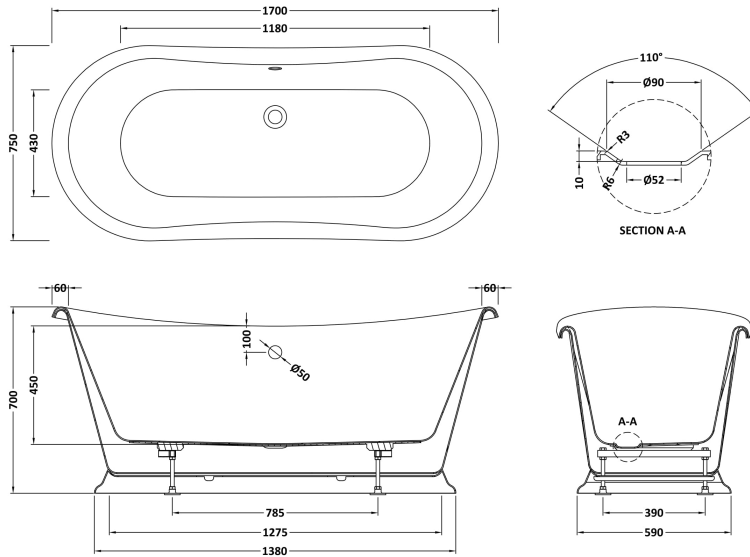

B A Y S W A T E R

London W.2

CODE: BAYB119

DESCRIPTION: 1700 Freestanding Boat Bath

CATEGORY: Baths

PRODUCT DIMENSIONS			
Length (mm)	Width (mm)	Height (mm)	Nett Wgt Kg
1700	750	700	41.5

PACKAGING DIMENSIONS			
Length (mm)	Width (mm)	Height (mm)	Gross Wgt Kg
1860	800	1200	42

PACKAGING DATA			
Box Colour	Polystyrene Moulded Box		
Box Qty	1	Label Colour	White Label
Label Size	100 X 50	Label Qty	2

OUTER BOX DIMENSIONS (If Applicable)			
Length (mm)	Width (mm)	Height (mm)	Gross Wgt Kg
Barcode	5056462620930		

PRODUCT DETAILS						
Country of Origin	Hong Kong	Certification	FSC	N/A	CE	N/A
Fitting Instruction	No	Material Colour Ref'	Plummett Grey			
Product Material	Acrylic	Material Thickness	20mm			
Volume (Ltr)	200L	Displaced Capacity	130L			
Leg Set Inc'	Legset Included	Waste Inc'	Waste Not Included			
Drilled/Undrilled	Undrilled For Taps	Includes Grips	No Grips Supplied			
Embossed	No	No of Tapholes	None			
Anti-Slip	No					