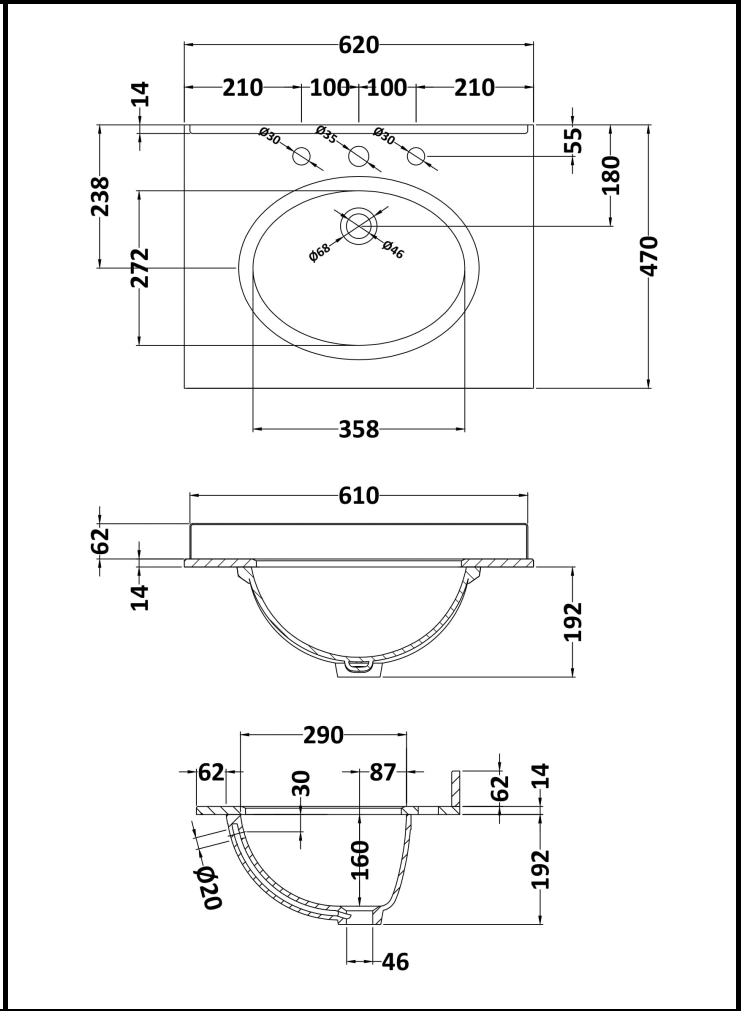

## London W.2

**CODE:** BAYC226

**DESCRIPTION:** 600 Single Bowl Marble Top 3Th

**CATEGORY:** Ceramics

PRODUCT DIMENSIONS			
Height (mm)	Width (mm)	Depth (mm)	Nett Wgt Kg
268	620	463	13.5

PACKAGING DIMENSIONS			
Height (mm)	Width (mm)	Depth (mm)	Gross Wgt Kg
310	700	550	14

PACKAGING DATA			
Box Colour	White Cardboard Box		
Box Qty	1	Label Colour	White Label
Label Size	100 x 50	Label Qty	2

OUTER BOX DIMENSIONS (If Applicable)			
Height (mm)	Width (mm)	Depth (mm)	Gross Wgt Kg
Barcode	5055275892589		

BASINS			
Tap Hole	Three Tapholes	Chain Stay Hole	No
Template	Not Applicable	Waste Type Req'd	Slotted
Overflow Incl.	Yes	Overflow Cover	Yes
Inner Bowl Depth	272mm	Inner Bowl Width	358mm
Inner Bowl Height	160mm		