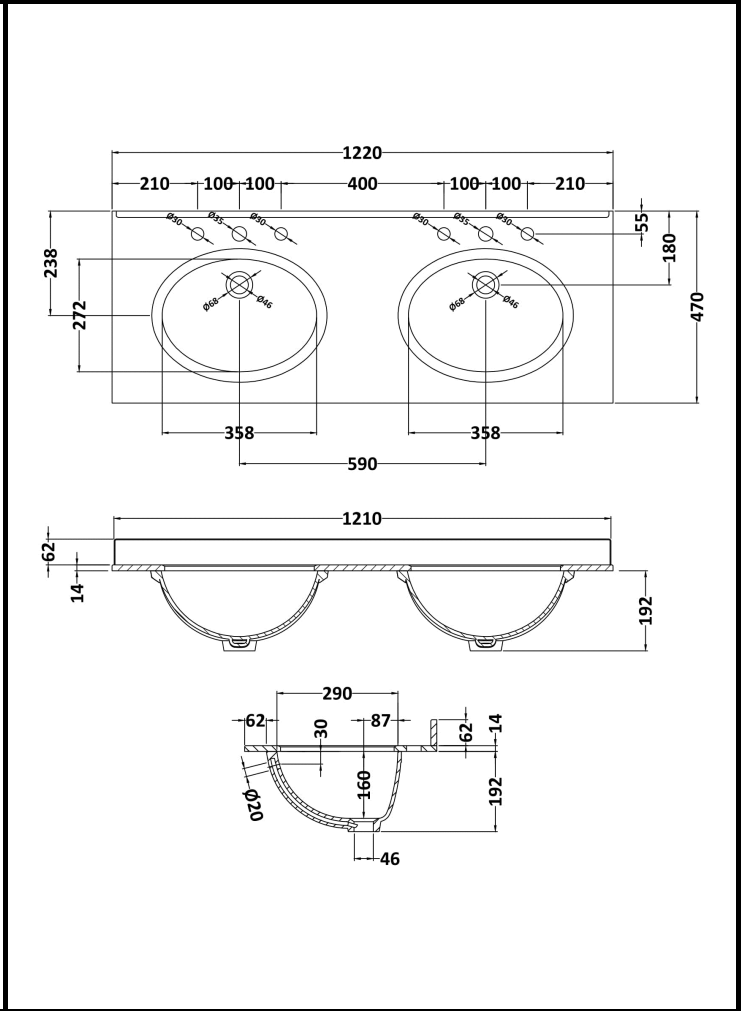

B A Y S W A T E R

London W.2

CODE: BAYC238

DESCRIPTION: 1200 Double Bowl Marble Top 3Th

CATEGORY: Ceramics

PRODUCT DIMENSIONS			
Height (mm)	Width (mm)	Depth (mm)	Nett Wgt Kg
268	1220	463	27.5

PACKAGING DIMENSIONS			
Height (mm)	Width (mm)	Depth (mm)	Gross Wgt Kg
310	1300	550	28

PACKAGING DATA			
Box Colour	White Cardboard Box		
Box Qty	1	Label Colour	White Label
Label Size	100 x 50	Label Qty	2

OUTER BOX DIMENSIONS (If Applicable)			
Height (mm)	Width (mm)	Depth (mm)	Gross Wgt Kg
Barcode	5055275892701		

BASINS			
Tap Hole	Three Tapholes	Chain Stay Hole	No
Template	Not Applicable	Waste Type Req'd	Slotted
Overflow Incl.	Yes	Overflow Cover	Yes
Inner Bowl Depth	272mm	Inner Bowl Width	358mm
Inner Bowl Height	160mm		