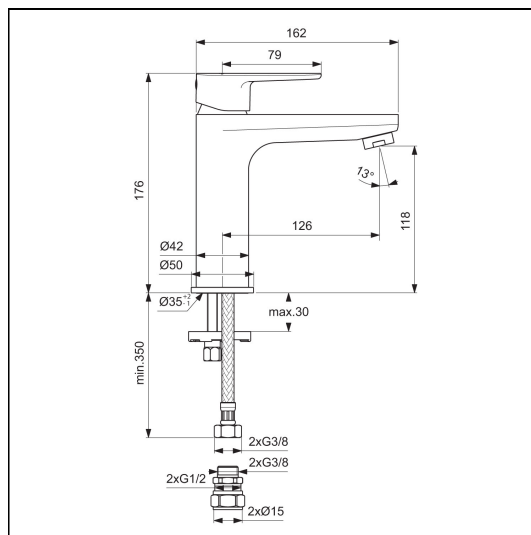

#### Materials

BC724 Chrome Plated Brass

#### Special Notes

For high pressure above 1 Bar. Suitable for balanced supplies. Inlets with flexible hoses and connections for 15mm copper tails. Consideration should be given to safe hot water delivery and the use of an appropriate temperature reduction device, please see A5900AA (for use with 15mm pipework) or A5901AA (for use with 22mm pipework). Fitted with a 5 litre per minute outlet flow regulator.