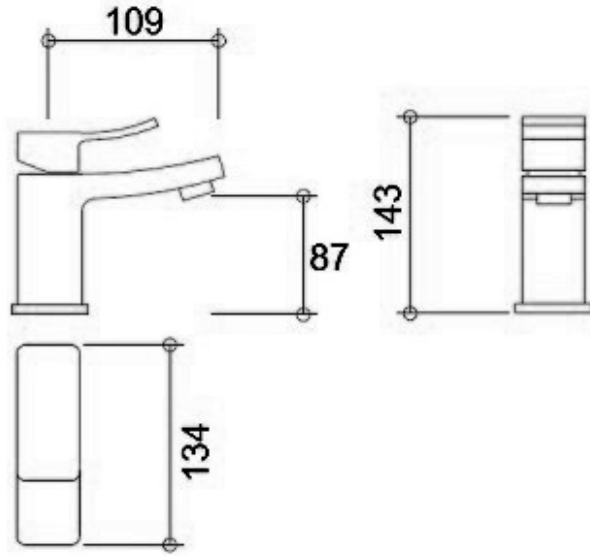

TECHNICAL DATA SHEET

BRAND: BAGNODESIGN

ES20 KUDOS CUBE MONO BASIN MIXER W/PUW CP

PRODUCT DATA

Range : KUDOS CUBE
Product code : BDM-CUB-111514-A-CP
Finish/Colour : CHROME
Product type : MONO BASIN MIXER
Material : BRASS
Connection Size : 1/2"
Test Range : 0.2-5 Bar
Min. Operating Pressure : 0.5 BAR LP

TECHNICAL INFORMATION

MONO BASIN MIXER
DECK MOUNTED
SINGLE LEVER
WITH POP UP WASTE
WITH WATER FLOW AERATOR
2X 1/2" NUT X 450MM FLEXI PIPE
DRILL HOLE DIA 30-32 MM
WRAS APPROVAL I60595I

BOX CONTENTS

BASIN MIXER
WASTE ASSEMBLY
BASE PLATE
2 X FLEXIBLE PIPES
FIXING KIT
PUSH ROD
INSTALLATION GUIDE