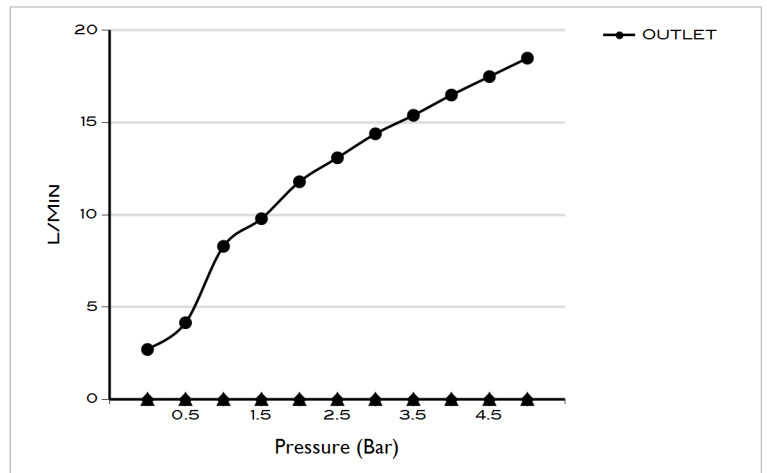

TECHNICAL DATA SHEET

BRAND: BAGNODESIGN

ES20 KUDOS CUBE MONO BASIN MIXER W/PUW CP

PRODUCT DATA

Range : KUDOS CUBE
Product code : BDM-CUB-111514-A-CP
Finish/Colour : CHROME
Product type : MONO BASIN MIXER
Material : BRASS
Connection Size : 1/2"
Test Range : 0.2-5 Bar
Min. Operating Pressure : 0.5 BAR LP

TECHNICAL INFORMATION

MONO BASIN MIXER
DECK MOUNTED
SINGLE LEVER
WITH POP UP WASTE
WITH WATER FLOW AERATOR
2X 1/2" NUT X 450MM FLEXI PIPE
DRILL HOLE DIA 30-32 MM
WRAS APPROVAL I60595I

BOX CONTENTS

BASIN MIXER
WASTE ASSEMBLY
BASE PLATE
2 X FLEXIBLE PIPES
FIXING KIT
PUSH ROD
INSTALLATION GUIDE