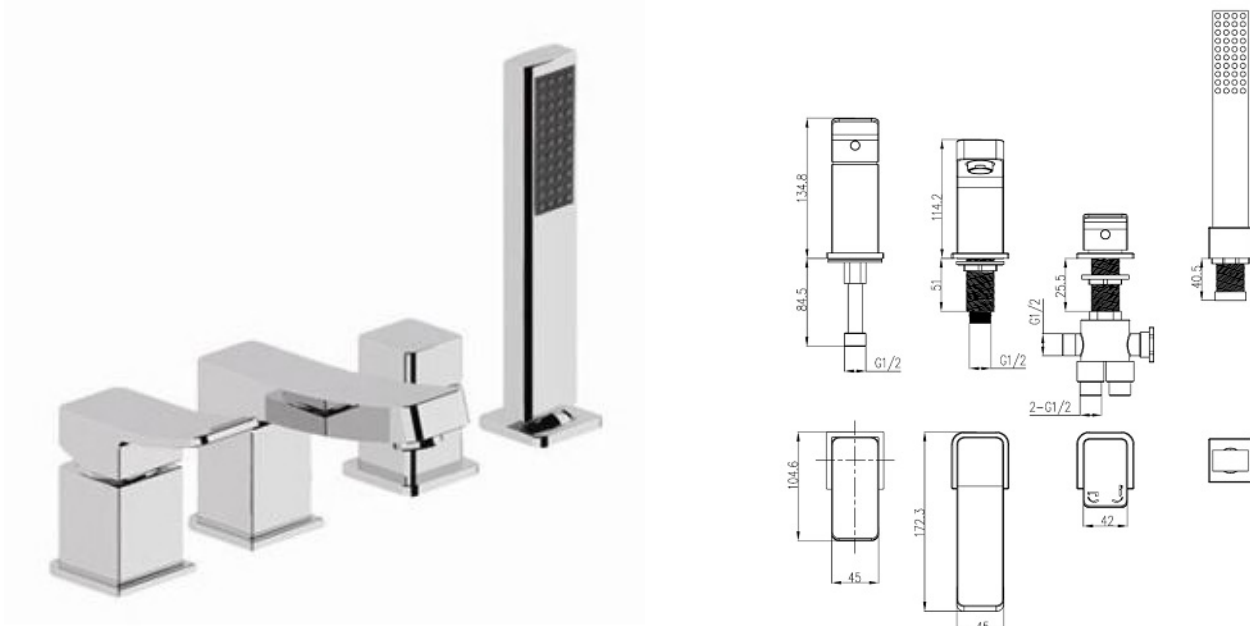

TECHNICAL DATA SHEET

BRAND: BAGNODESIGN

ES20 KUDOS CUBE 4 HOLE BATH/SHOWER MIXER CP

PRODUCT DATA

Range	: KUDOS CUBE
Product code	: BDM-CUB-432-CP
Finish/Colour	: CHROME
Product type	: BATH SHOWER MIXER
Material	: BRASS
Connection Size	: 1/2"

TECHNICAL INFORMATION

4 HOLE BATH SHOWER MIXER
DECK MOUNTED
SINGLE HANDLE
WITH TURN DIVERTER
FIXED SPOUT
WITH WATER FLOW AERATOR
2X 1/2"NUT X 350MM FLEXI PIPE
2X 1/2"NUT X 400MM FLEXI PIPE

BOX CONTENTS

A MEMBER OF THE SANIPEXGROUP