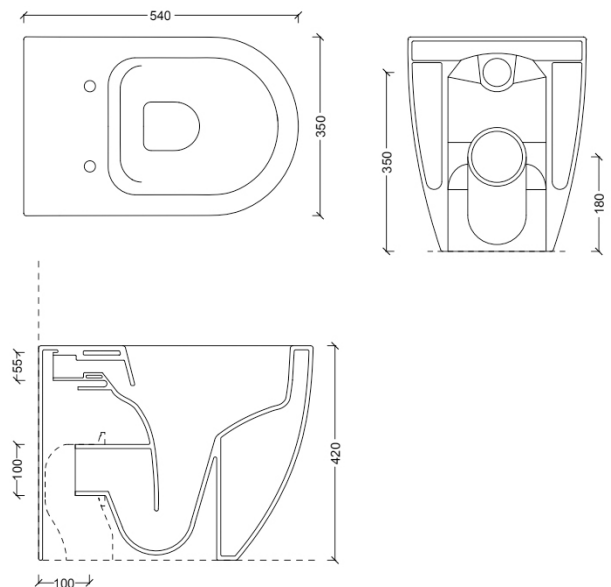

KOY BACK TO WALL RIMLESS WC PAN WH

BDS-KOY-360-WH

Specifications

| | |
|-----------------|-------------------------|
| Range | KOY |
| Product code | BDS-KOY-360-WH |
| Finish/Colour | WHITE |
| Product type | RIMLESS BACK TO WALL WC |
| Material | CERAMIC |
| Connection Size | Ø100MM |

Technical Information

- BACK TO WALL WC PAN
- P TRAP HORIZONTAL OUTLET
- CAN BE CONVERTED TO FLOOR OUTLET
- REQUIRES BFK-UNI15-KIT
- SUITABLE FOR 4/2L AND 3.5/2.5L

Lifestyle Image

Drawing

Box contents: WC PAN