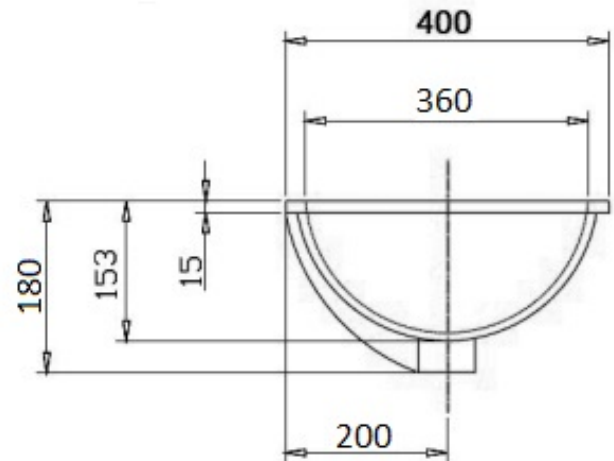

REMO ROUND UNDERCOUNTER WASH BASIN Ø405 WHITE

BDS-REM-106511-A-WH

Specifications

Range	REMO
Product code	BDS-REM-106511-A-WH
Finish/Colour	WHITE
Product type	UNDERCOUNTER BASIN
Material	CERAMIC
Connection Size	1 1/4"

Technical Information

UNDERCOUNTER WASH BASIN
WITH OVERFLOW
RECOMMENDED WASTE BDP-WBB-205-S-XX
REQUIRES BFK-UNCT-KIT
WEIGHT: 9KG
UNDERCOUNTER BASINS ARE NEGATIVE REVEAL
COUNTERTOP EXTENDS OVER THE EDGE OF THE BASIN
ON ALL SIDES BY APPROX. 3-5MM

Lifestyle Image

Drawing

Box contents: UNDERCOUNTER WASH BASIN