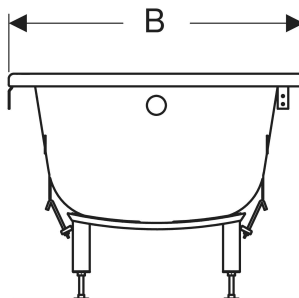

Twyford Celtic rectangular bathtub with feet

Example image

APPLICATION PURPOSES

- For private areas

CHARACTERISTICS

- Rectangular
- Drain hole \varnothing 52 mm
- Outlet at foot

TECHNICAL DATA

Product material Enamelled steel

SCOPE OF DELIVERY

- Set of feet

TO ORDER ADDITIONALLY

- Bathtub drain

ACCESSORIES

- Twyford Galerie front panel for rectangular bathtub
- Twyford Galerie side panel for rectangular bathtub
- Twyford Omnifit front panel for rectangular bathtub
- Twyford Omnifit end panel for rectangular bathtub
- Twyford Sola bathtub drain with waste plug, \varnothing 52, length 46 cm, with ready-to-fit-set
- Twyford Sola bathtub drain with waste plug, \varnothing 52, length 33.5 cm, with ready-to-fit-set

Art. no.	Colour / surface	L cm	L1 cm	L2 cm	B cm	B1 cm	B2 cm	B3 cm	H cm	Outlet	Number of tap holes	Total water capacity l	With overflow hole
BS1202WH	white / Glossy	160	140	105	70	60	45	35	6	right	2	145	Yes
BS1402WH	white / Glossy	150	130	95	70	60	45	35	36	right	2	137	Yes
BS1500WH	white / Glossy	170	148	115	70	60	45	35	36			149	Yes

<i>Art. no.</i>	<i>Colour / surface</i>	<i>L cm</i>	<i>L1 cm</i>	<i>L2 cm</i>	<i>B cm</i>	<i>B1 cm</i>	<i>B2 cm</i>	<i>B3 cm</i>	<i>H cm</i>	<i>Outlet</i>	<i>Number of tap holes</i>	<i>Total water capacity l</i>	<i>With overflow hole</i>
BS1502WH	white / Glossy	170	148	115	70	60	35	45	36	right	2	149	Yes