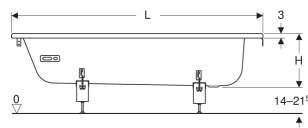

Twyford Celtic rectangular bathtub with feet

Example image

APPLICATION PURPOSES

- For private areas

CHARACTERISTICS

- Rectangular
- Drain hole \varnothing 52 mm
- Outlet at foot

TECHNICAL DATA

Product material Enamelled steel

SCOPE OF DELIVERY

- Set of feet

TO ORDER ADDITIONALLY

- Bathtub drain

ACCESSORIES

- Twyford Galerie front panel for rectangular bathtub
- Twyford Galerie side panel for rectangular bathtub
- Twyford Omnifit front panel for rectangular bathtub
- Twyford Omnifit end panel for rectangular bathtub
- Twyford Sola bathtub drain with waste plug, \varnothing 52, length 46 cm, with ready-to-fit-set
- Twyford Sola bathtub drain with waste plug, \varnothing 52, length 33.5 cm, with ready-to-fit-set

Art. no.	Colour / surface	L cm	L1 cm	L2 cm	B cm	B1 cm	B2 cm	B3 cm	H cm	Outlet	Number of tap holes	Total water capacity l	With overflow hole
BS1202WH	white / Glossy	160	140	105	70	60	45	35	6	right	2	145	Yes
BS1402WH	white / Glossy	150	130	95	70	60	45	35	36	right	2	137	Yes
BS1500WH	white / Glossy	170	148	115	70	60	45	35	36			149	Yes

<i>Art. no.</i>	<i>Colour / surface</i>	<i>L cm</i>	<i>L1 cm</i>	<i>L2 cm</i>	<i>B cm</i>	<i>B1 cm</i>	<i>B2 cm</i>	<i>B3 cm</i>	<i>H cm</i>	<i>Outlet</i>	<i>Number of tap holes</i>	<i>Total water capacity l</i>	<i>With overflow hole</i>
BS1502WH	white / Glossy	170	148	115	70	60	35	45	36	right	2	149	Yes