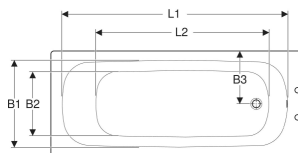

Twyford Celtic rectangular bathtub with feet

Example image

APPLICATION PURPOSES

- For private areas

CHARACTERISTICS

- Rectangular
- Drain hole \varnothing 52 mm
- Outlet at foot

TECHNICAL DATA

Product material Enamelled steel

SCOPE OF DELIVERY

- Set of feet

TO ORDER ADDITIONALLY

- Bathtub drain

ACCESSORIES

- Twyford Galerie front panel for rectangular bathtub
- Twyford Galerie side panel for rectangular bathtub
- Twyford Omnifit front panel for rectangular bathtub
- Twyford Omnifit end panel for rectangular bathtub
- Twyford Sola bathtub drain with waste plug, \varnothing 52, length 46 cm, with ready-to-fit-set
- Twyford Sola bathtub drain with waste plug, \varnothing 52, length 33.5 cm, with ready-to-fit-set

Art. no.	Colour / surface	L cm	L1 cm	L2 cm	B cm	B1 cm	B2 cm	B3 cm	H cm	Outlet	Number of tap holes	Total water capacity l	With overflow hole
BS1202WH	white / Glossy	160	140	105	70	60	45	35	6	right	2	145	Yes
BS1402WH	white / Glossy	150	130	95	70	60	45	35	36	right	2	137	Yes
BS1500WH	white / Glossy	170	148	115	70	60	45	35	36			149	Yes

<i>Art. no.</i>	<i>Colour / surface</i>	<i>L cm</i>	<i>L1 cm</i>	<i>L2 cm</i>	<i>B cm</i>	<i>B1 cm</i>	<i>B2 cm</i>	<i>B3 cm</i>	<i>H cm</i>	<i>Outlet</i>	<i>Number of tap holes</i>	<i>Total water capacity l</i>	<i>With overflow hole</i>
BS1502WH	white / Glossy	170	148	115	70	60	35	45	36	right	2	149	Yes