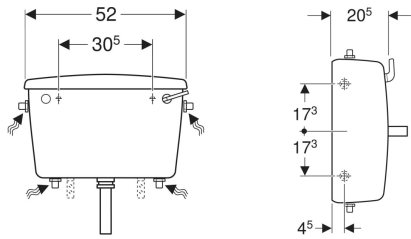

Twyford Classic exposed cistern, single flush, bottom water supply connection, with lever

Example image

Application purposes

- For low level installation

Technical data

Flush volume, factory setting	6 l
Product material	Vitreous china

Art. no.	Colour / surface	B	H	T
CC2641WH	white / chrome-plated	52 cm	33 cm	20.5 cm
CC2841WH	white / chrome-plated	52 cm	33 cm	20.5 cm