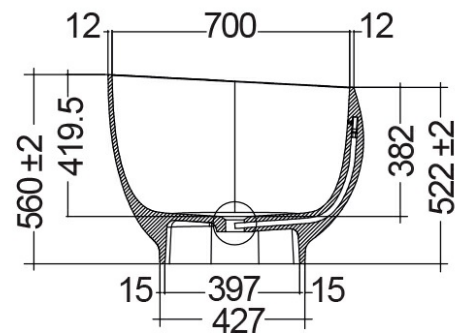

RAK-CLOUD MATT WHITE - CLOBT14075505

Bathtubs

RAK
CERAMICS

Technical specifications

Dimensions: 753 x 1400 mm

Weight: 125 Kg

Color: MATT WHITE - 500

Suites: [RAK-CLOUD](#)

Code	Name
CLOBT14075500	RAK-CLOUD BATHTUB MATT WHITE 140X758CM

Dimensions: All dimensions in mm tolerance $\pm 5\%$ for below 200mm and $\pm 3\%$ for above 200mm.
 Note: Due to a continuing development programme to improve design and performance, the manufacturer reserves all rights to vary specifications without prior information.
 Please note accessories are for photographic use only.