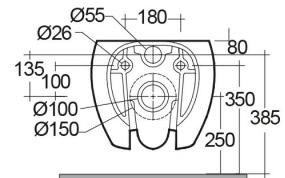

RAK-CLOUD MATT WHITE W/HIDDEN FIXATIONS

Wall Hung | Water Closet

RAK
CERAMICS

Technical specifications

Dimensions:	560 x 400 mm
Weight:	26 Kg
Color:	Matt White
Trap type:	P Trap
Trapway type:	Concealed
Seat cover options:	ABS & Urea
Bowl shape:	Oval
Soft close:	yes
Quick remove seat cover:	yes
Suites:	RAK-CLOUD

Code	Name
CLOSC3901500	RAK-CLOUD SOFT CLOSE UREA SEAT COVER (500)
CLOWC1446500A	RAK-CLOUD WALL HUNG WATER CLOSET MATT WHITE 56CM

Dimensions: All dimensions in mm. Tolerance of vitreous china & fireclay items: $\pm 5\%$ for below 200mm and $\pm 3\%$ for above 200mm; for all other items tolerance $\pm 1\%$. Note: Due to a continuing development program to improve design and performance, the manufacturer reserves all rights to vary specifications without prior information. Please note accessories are for photographic use only.