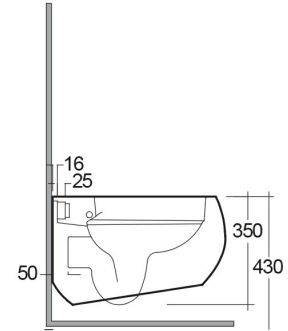

RAK-CLOUD MATT WHITE W/HIDDEN FIXATIONS

Wall Hung | Water Closet

RAK
CERAMICS

Technical specifications

Dimensions:	560 x 400 mm
Weight:	26 Kg
Color:	Matt White
Trap type:	P Trap
Trapway type:	Concealed
Seat cover options:	ABS & Urea
Bowl shape:	Oval
Soft close:	yes
Quick remove seat cover:	yes
Suites:	RAK-CLOUD

Code	Name
CLOSC3901500	RAK-CLOUD SOFT CLOSE UREA SEAT COVER (500)
CLOWC1446500A	RAK-CLOUD WALL HUNG WATER CLOSET MATT WHITE 56CM

Dimensions: All dimensions in mm. Tolerance of vitreous china & fireclay items: $\pm 5\%$ for below 200mm and $\pm 3\%$ for above 200mm; for all other items tolerance $\pm 1\%$. Note: Due to a continuing development program to improve design and performance, the manufacturer reserves all rights to vary specifications without prior information. Please note accessories are for photographic use only.