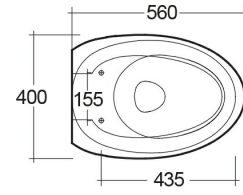

RAK-CLOUD MATT WHITE W/HIDDEN FIXATIONS

Wall Hung | Water Closet

RAK
CERAMICS

Technical specifications

Dimensions:	560 x 400 mm
Weight:	26 Kg
Color:	Matt White
Trap type:	P Trap
Trapway type:	Concealed
Seat cover options:	ABS & Urea
Bowl shape:	Oval
Soft close:	yes
Quick remove seat cover:	yes
Suites:	RAK-CLOUD

Code	Name
CLOSC3901500	RAK-CLOUD SOFT CLOSE UREA SEAT COVER (500)
CLOWC1446500A	RAK-CLOUD WALL HUNG WATER CLOSET MATT WHITE 56CM

Dimensions: All dimensions in mm. Tolerance of vitreous china & fireclay items: $\pm 5\%$ for below 200mm and $\pm 3\%$ for above 200mm; for all other items tolerance $\pm 1\%$. Note: Due to a continuing development program to improve design and performance, the manufacturer reserves all rights to vary specifications without prior information. Please note accessories are for photographic use only.