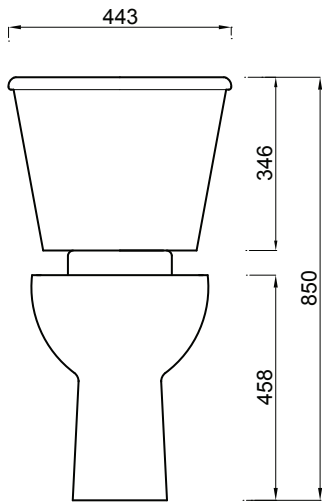

DOC M COMFORT HEIGHT CLOSE COUPLED WC

Application & Features

- 6ltr single flush
- Raised height pan
- Left or tight handed lever
- 423mm raised height pan
- Lockable cistern lid

Description		Codes		
Doc M Pack - White		DOCMLWH		
Doc M Pack - Blue		DOCMLBE		
Packing	Shrink wrapped	  		
Material	Vitreous china			
Standards	EN997-CL1-6-VR11+CL2/DOP WCC1-WCC3			
Notes	WC screw to floor utilising S FIX brackets (Included)			

All dimensions are approximate and subject to normal ceramic variation. Essential reserve the right to change the product without prior notification