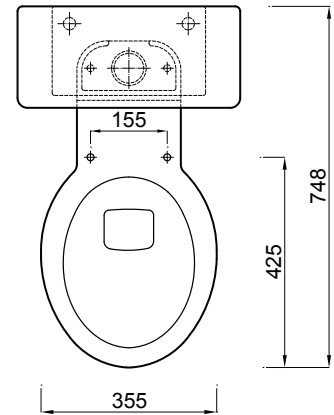

DOC M COMFORT HEIGHT CLOSE COUPLED WC

Application & Features

- 6ltr single flush
- Raised height pan
- Left or tight handed lever
- 423mm raised height pan
- Lockable cistern lid

Description		Codes		
Doc M Pack - White		DOCMLWH		
Doc M Pack - Blue		DOCMLBE		
Packing	Shrink wrapped	  		
Material	Vitreous china			
Standards	EN997-CL1-6-VR11+CL2/DOP WCC1-WCC3			
Notes	WC screw to floor utilising S FIX brackets (Included)			

All dimensions are approximate and subject to normal ceramic variation. Essential reserve the right to change the product without prior notification