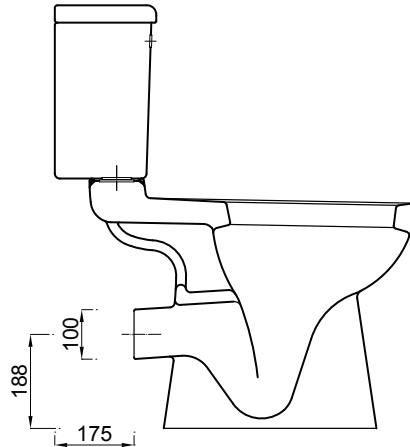

DOC M COMFORT HEIGHT CLOSE COUPLED WC

Application & Features

- 6ltr single flush
- Raised height pan
- Left or tight handed lever
- 423mm raised height pan
- Lockable cistern lid

Description		Codes		
Doc M Pack - White		DOCMLWH		
Doc M Pack - Blue		DOCMLBE		
Packing	Shrink wrapped	  		
Material	Vitreous china			
Standards	EN997-CL1-6-VR11+CL2/DOP WCC1-WCC3			
Notes	WC screw to floor utilising S FIX brackets (Included)			

All dimensions are approximate and subject to normal ceramic variation. Essential reserve the right to change the product without prior notification