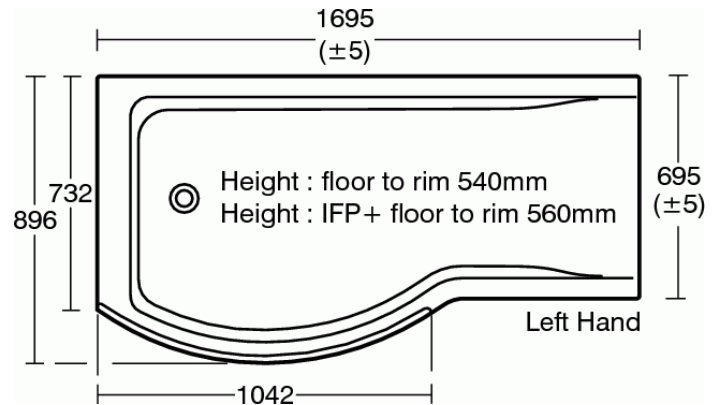

## 170x70cm Shower Bath, Left Hand

### 170x70cm Shower Bath, Left Hand

Concept 170 x 70cm shower bath, left hand no tapholes

### VARIANT PRODUCTS

170x70cm Shower Bath, Right Hand

E7315