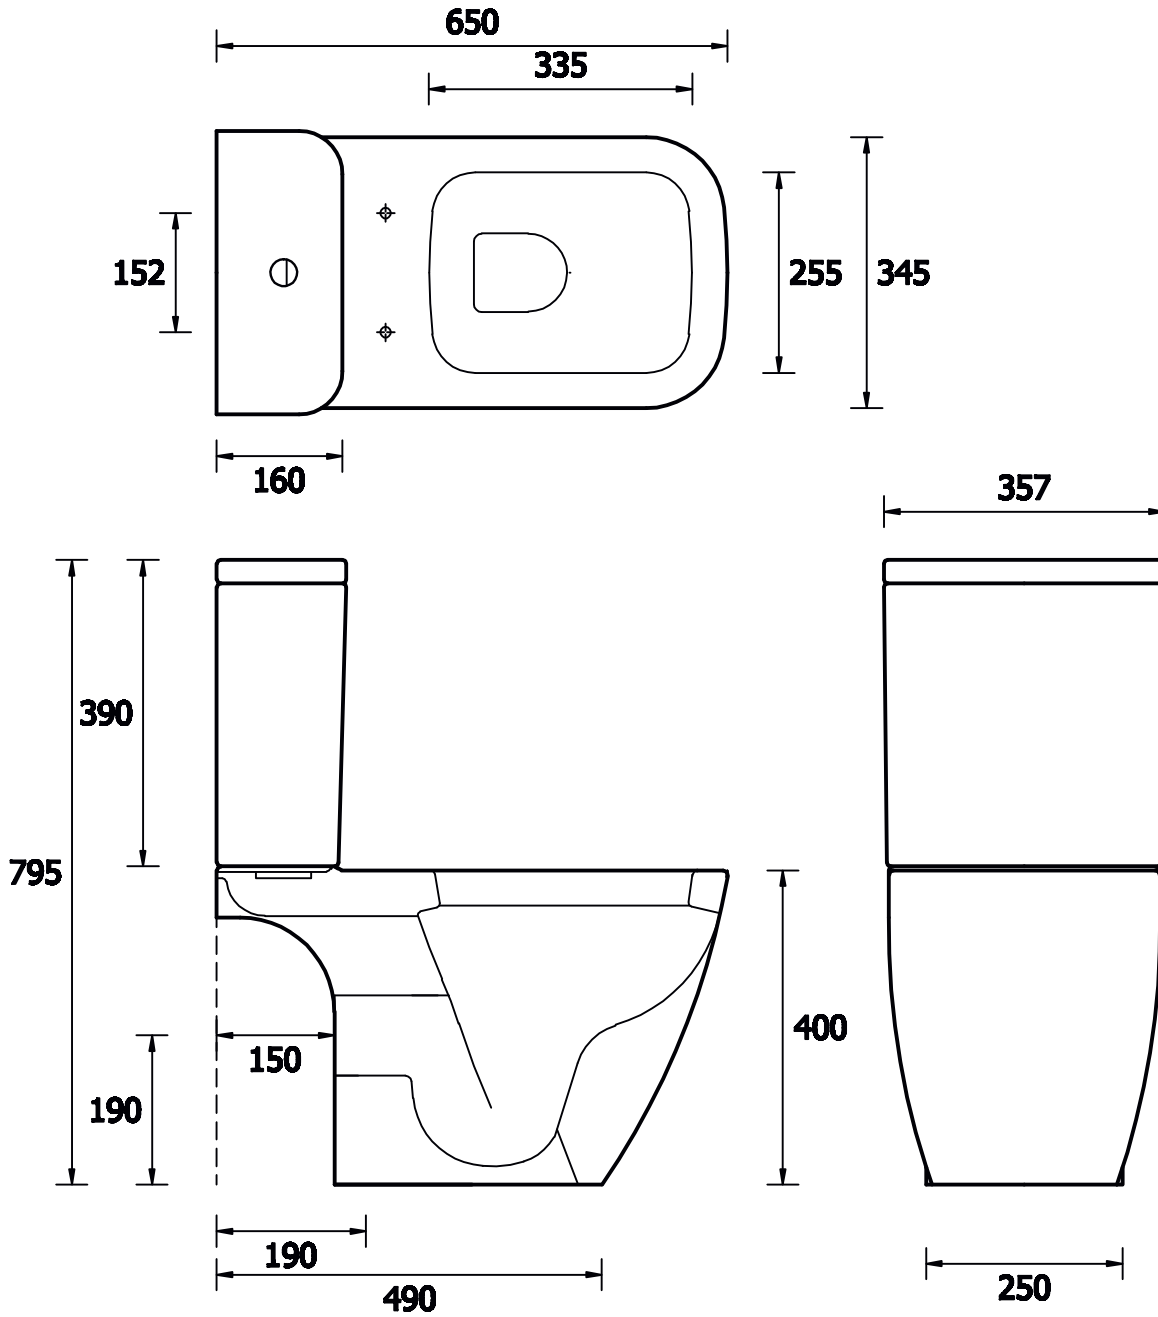

Technical Data Sheet

Fuchsia Close Coupled WC Pack
EC4003

essential
BATHROOMS

Horizontal

Vertical

Left or Right