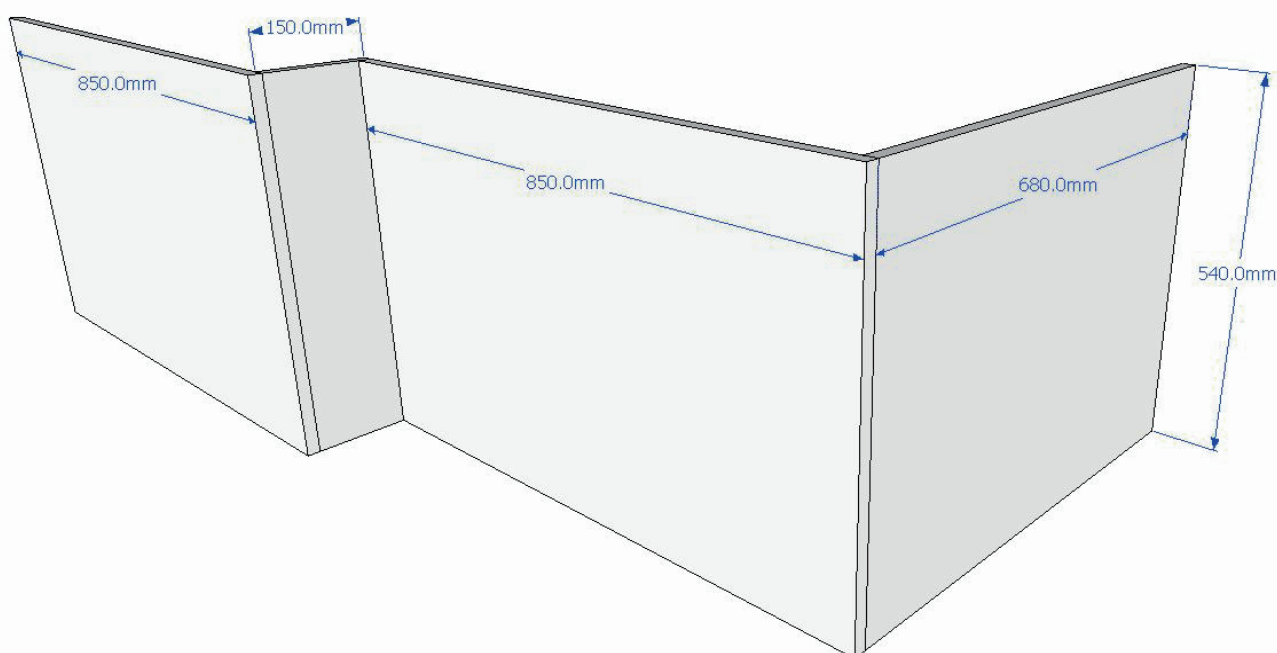

Technical Data Sheet

Nevada L Shaped Bath Panels

1700mm Front Panel: EF315CA / EF315GR / EF315WH / EF315IN

700mm End Panel: EF316CA / EF316GR / EF316WH / EF316IN

TECHNICAL SPECIFICATION

Nevada L Shaped Bath Panels

DESCRIPTION	Gloss
COLOUR OPTIONS	Cashmere, Dark Grey, White and Indigo Gloss*
DECORATIVE ACCESSORIES	Bath panel and plinth

*Available in 4 high gloss colours.
Please use suffix when ordering: CA, GR, WH and IN

Technical Data Sheet

Nevada L Shaped Bath Panels

1700mm Front Panel: EF315CA / EF315GR / EF315WH / EF315IN

700mm End Panel: EF316CA / EF316GR / EF316WH / EF316IN