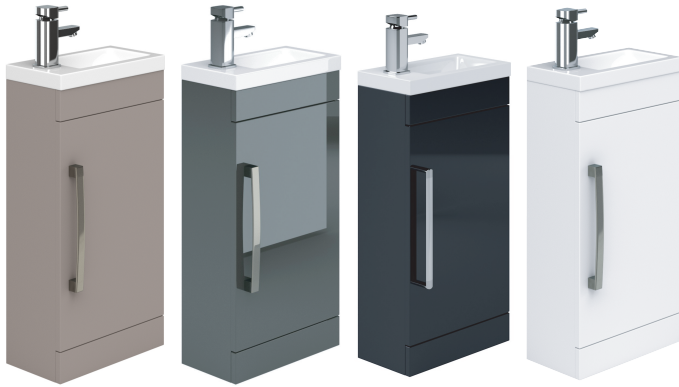

Technical Data Sheet

Nevada 400mm Floor Standing Washbasin Unit & Basin 1 Door

EFP306CA / EFP306GR / EFP306WH / EFP306IN

essential
BATHROOMS

TECHNICAL SPECIFICATION

Nevada 400mm Floor Standing Washbasin Unit & Basin 1 Door

DOOR DESCRIPTION	Gloss
COLOUR OPTIONS	Cashmere, Dark Grey, White and Indigo Gloss*
HINGES	Soft close
DECORATIVE ACCESSORIES	Bath panel and plinth

*Available in 4 high gloss colours.
Please use suffix when ordering: CA, GR, WH and IN