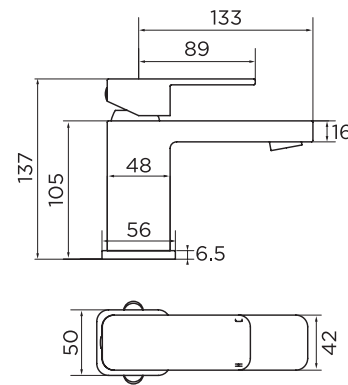

ADDITIONAL INFORMATION

- Chromed finish
- Click-Clack waste
- Flexible inlets
- Lifetime guarantee

WORKING PRESSURES (bar)

Min Pressure	Max Pressure	Best Performance
0.2	10	3

FLOW RATES (litres per minute)

0.5 Bar	1 Bar	3 Bar
4.5	6.6	11.6

niagara