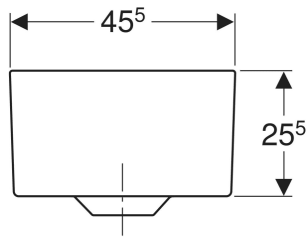

Twyford Sola apron utility sink with overflow

APPLICATION PURPOSES

- For industry and commerce
- For wall-mounted taps
- For mounting on mounting brackets
- For mounting on wall anchors
- For mounting on feet and console brackets

CHARACTERISTICS

- With one bowl
- With overflow
- Drain hole $\varnothing$ 90 mm

TECHNICAL DATA

Product material

Fireclay

SCOPE OF DELIVERY

- Utility sink

ACCESSORIES

- Twyford Sola set of legs and console brackets for apron utility sink

Art. no.	Colour / surface	Tap hole	Overflow	B cm	H cm	T cm
FC1271WH	white	without	visible, symmetrical	45.5	29.5	61