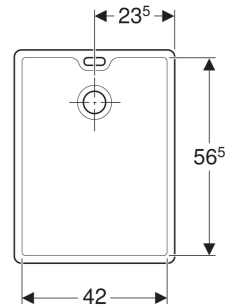

Twyford Sola apron utility sink with overflow

APPLICATION PURPOSES

- For industry and commerce
- For wall-mounted taps
- For mounting on mounting brackets
- For mounting on wall anchors
- For mounting on feet and console brackets

CHARACTERISTICS

- With one bowl
- With overflow
- Drain hole $\varnothing$ 90 mm

TECHNICAL DATA

Product material

Fireclay

SCOPE OF DELIVERY

- Utility sink

ACCESSORIES

- Twyford Sola set of legs and console brackets for apron utility sink

Art. no.	Colour / surface	Tap hole	Overflow	B cm	H cm	T cm
FC1271WH	white	without	visible, symmetrical	45.5	29.5	61