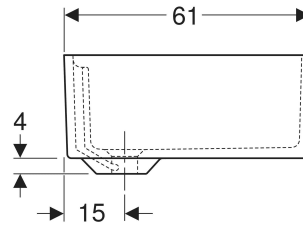

Twyford Sola apron utility sink with overflow

APPLICATION PURPOSES

- For industry and commerce
- For wall-mounted taps
- For mounting on mounting brackets
- For mounting on wall anchors
- For mounting on feet and console brackets

CHARACTERISTICS

- With one bowl
- With overflow
- Drain hole $\varnothing$ 90 mm

TECHNICAL DATA

Product material

Fireclay

SCOPE OF DELIVERY

- Utility sink

ACCESSORIES

- Twyford Sola set of legs and console brackets for apron utility sink

Art. no.	Colour / surface	Tap hole	Overflow	B cm	H cm	T cm
FC1271WH	white	without	visible, symmetrical	45.5	29.5	61