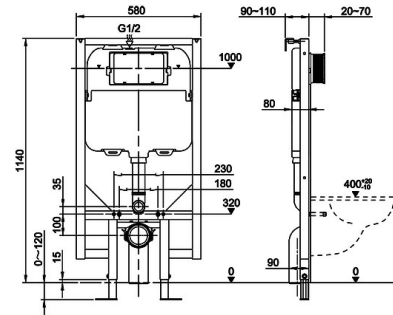

## Concealed Cistern 8 CM

**RAK**  
CERAMICS

### Technical specifications

Dimensions:	580 x 1140 mm
Color:	Orange
Flush capacity:	6/3L adjustable to 4.5/3L
Adjustable leg:	yes
Suites:	<a href="#">RAK-ECOFIX</a>

Code	Name
FS04RAK8C	RAK FLUSH

Dimensions: All dimensions in mm tolerance  $\pm 5\%$  for below 200mm and  $\pm 3\%$  for above 200mm.  
Note: Due to a continuing development programme to improve design and performance, the manufacturer reserves all rights to vary specifications without prior information.  
Please note accessories are for photographic use only.