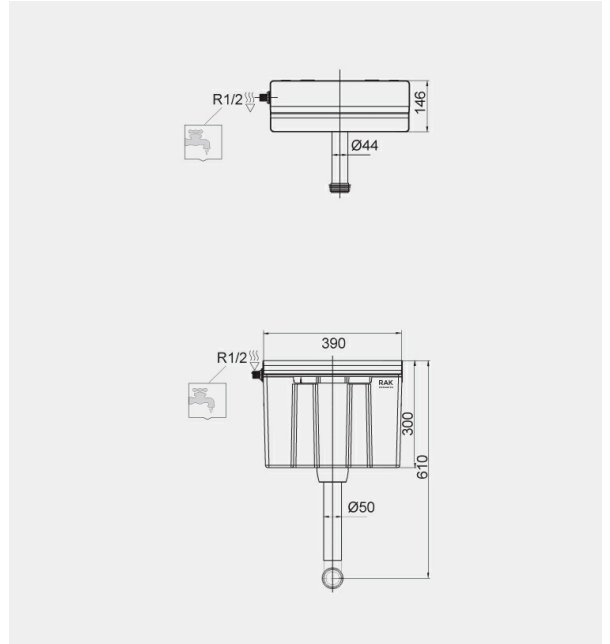

RAK-ECOFIX - FS12SRAKS1

Furniture Cisterns & Universal Frame

RAK
CERAMICS

Technical specifications

Dimensions:	390 x 300 mm
Color:	Alpine White
Flush capacity:	6/3L adjustable to 4.5/3L
Adjustable leg:	yes
Suites:	RAK-ECOFIX

Code	Name
FS12SRAKSI	SIDE INLET CONCEALED CISTERN FOR FURNITURE 82 cm

Dimensions: All dimensions in mm tolerance $\pm 5\%$ for below 200mm and $\pm 3\%$ for above 200mm.

Note: Due to a continuing development programme to improve design and performance, the manufacturer reserves all rights to vary specifications without prior information.